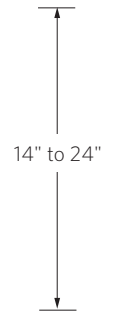

Shown: 9.5" model in Deep brown oxide and Opal white glass.

Hex Lantern Wall

MODEL NUMBER

2140

DESCRIPTION

Square cut, perforated copper body, lined with flat glass. Copper wall plate, arm & hardware.

FINISH

Deep brown oxide or Satin nickel.

KILN FORMED GLASS

Clear, Opal white, Pale gold, Sand, Seeded opal, or Tabac.

DIMENSIONS

2140.9.5

7.5"W x 14"H x 9.25"D
Back plate: 7.5"W x 14"H
Shade: 6.5"W x 9.5"H

Back plate centers on j-box

2140.10.5

12"W x 19"H x 14.75"D
Back plate: 12"W x 19"H
Shade: 10.5"W x 10.5"H

Center of j-box located 6" below top of back plate.

2140.15.5

12"W x 24"H x 14.75"D
Back plate: 12"W x 24"H
Shade: 10.5"W x 15.5"H

Energy efficient LED option available upon request.

PLEASE SPECIFY

Finish & shade color. Please note j-box locations above.

9.25" to 14.75"

FRONT VIEW

7.5" to 12"

TOP VIEW

6.5" to 10.5"