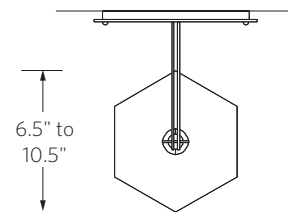

Energy efficient LED option available upon request.

PLEASE SPECIFY

Finish & shade color. Please note j-box locations above.

9.25" to 14.75"

FRONT VIEW

7.5" to 12"

TOP VIEW

6.5" to 10.5"