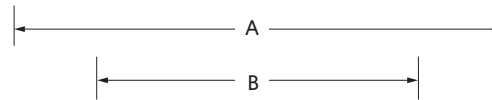

Egg Double Suspension

MODEL NUMBER

1422

DESCRIPTION

Multiple steel caged, blown glass shades, copper ceiling plate & ball chain suspension.

FINISH

Deep brown oxide. *Not available in Satin nickel.*

BLOWN GLASS

Helbeige, Nile green, Opal white or Tabac.

DIMENSIONS

Model	MIN OAL	NET WT
1422.8	18" Min. OAL	12 lbs
8"Ø x 8.5"H x 24"L		
Ceiling plate: 4.5"W x 24"L x .5"D		
Shade: 8"Ø x 8.5"H		

1422.9.5	24" Min. OAL	16 lbs.
9.5"Ø x 11"H x 30"L		
Ceiling plate: 4.5"W x 30"L x .5"D		
Shade: 9.5"Ø x 11"H		

1422.15.5	30" Min. OAL	46 lbs.
15.5"Ø x 16.5"H x 46"L		
Ceiling plate: 4.5"W x 46"L x .5"D		
Shade: 15.5"Ø x 16.5"H		

VOLTAGE / LAMP TYPE

1422.8	120V, 120W (2 x 60W), E12 base, B8 torpedo lamp, frosted.
1422.9.5	120V, 120V, 120W (2 x 60W), E12 base, B8 torpedo lamp, frosted.
1422/15.5	120V, 200W (2 x 100W), E26 base, A19 lamp, frosted.

Energy efficient LED option available upon request.

PLEASE SPECIFY

Size, shade color & OAL (net price includes ball chain for an OAL of up to 48"). Refer to price book for additional chain length. Ball chain OAL can be shortened in the field at installation. Request quote for custom spacing.

ceiling plate top view

Model	A	B	C	D	E
1422.8	4.5"W x 24"L	16"	8"	18"	8"
1422.9.5	4.5"W x 30"L	20"	10.5"	24"	9.5"
1422.15.5	4.5"W x 46"L	30"	14.5"	30"	15.5"

* Note: J-box centered on ceiling plate, or request custom off center j-box location.