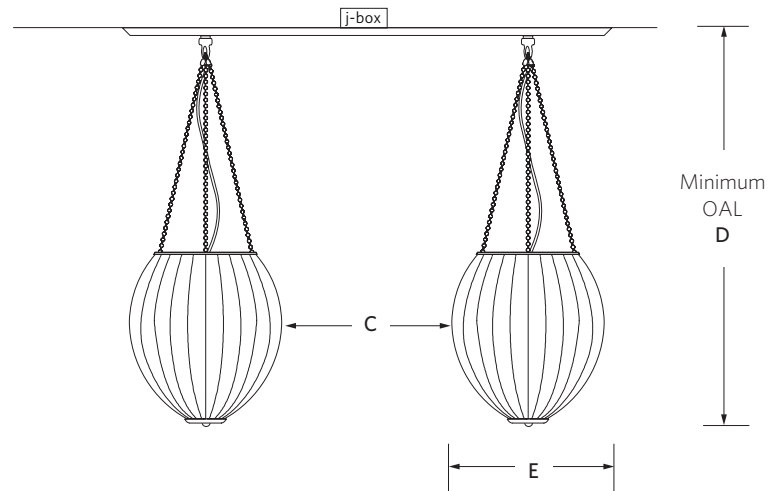

Egg Double Suspension

MODEL NUMBER

1422

DESCRIPTION

Multiple steel caged, blown glass shades, copper ceiling plate & ball chain suspension.

FINISH

Deep brown oxide. *Not available in Satin nickel.*

BLOWN GLASS

Helbeige, Nile green, Opal white or Tabac.

DIMENSIONS

Model	MIN OAL	NET WT
1422.8	18" Min. OAL	12 lbs
8"Ø x 8.5"H x 24"L		
Ceiling plate: 4.5"W x 24"L x .5"D		
Shade: 8"Ø x 8.5"H		

1422.9.5	24" Min. OAL	16 lbs.
9.5"Ø x 11"H x 30"L		
Ceiling plate: 4.5"W x 30"L x .5"D		
Shade: 9.5"Ø x 11"H		

1422.15.5	30" Min. OAL	46 lbs.
15.5"Ø x 16.5"H x 46"L		
Ceiling plate: 4.5"W x 46"L x .5"D		
Shade: 15.5"Ø x 16.5"H		

VOLTAGE / LAMP TYPE

1422.8	120V, 120W (2 x 60W), E12 base, B8 torpedo lamp, frosted.
1422.9.5	120V, 120V, 120W (2 x 60W), E12 base, B8 torpedo lamp, frosted.
1422/15.5	120V, 200W (2 x 100W), E26 base, A19 lamp, frosted.

Energy efficient LED option available upon request.

PLEASE SPECIFY

Size, shade color & OAL (net price includes ball chain for an OAL of up to 48"). Refer to price book for additional chain length. Ball chain OAL can be shortened in the field at installation. Request quote for custom spacing.

Model	A	B	C	D	E
1422.8	4.5"W x 24"L	16"	8"	18"	8"
1422.9.5	4.5"W x 30"L	20"	10.5"	24"	9.5"
1422.15.5	4.5"W x 46"L	30"	14.5"	30"	15.5"

* Note: J-box centered on ceiling plate, or request custom off center j-box location.