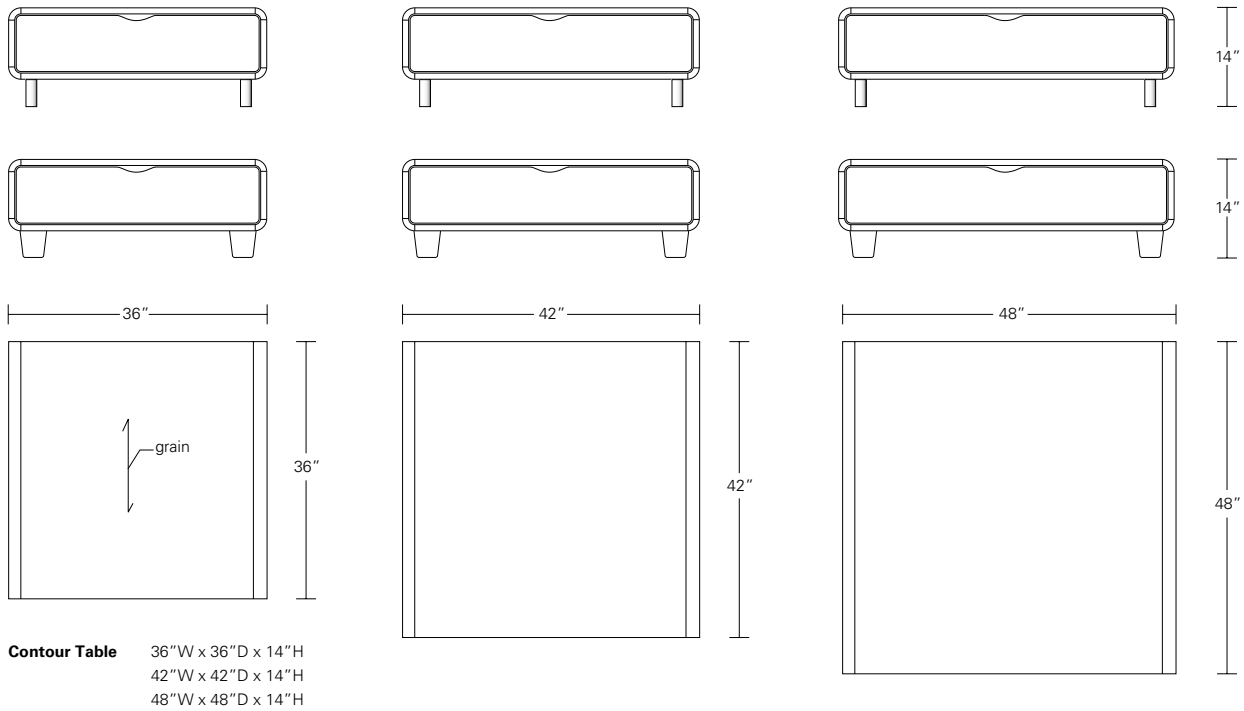

CONTOUR CONSOLE

60W x 18D x 30H

Shown in Dark Walnut.

Modern planes and continuous form are the key elements of the Contour Collection. This console features an open, airy, contemporary design. Softly rounded corners smoothly connect the horizontal and angled elements. Contour Consoles are available in a wide range of finishes.

CONTOUR TABLES

Contour Table 36"W x 36"D x 14"H
42"W x 42"D x 14"H
48"W x 48"D x 14"H

Zig Zag Table 48"W x 20"D x 15"H

Contour Console 60"W x 18"D x 30"H

DESCRIPTION		FINISH OPTIONS		
<p>Contour Tables: Veneer panels with radiused solid wood corners.</p> <p>Custom Orders: Custom sizes, woods and finishes are available. Please request a price quotation.</p>		NATURAL	STAINED	CERUSED
	Standard Finishes	Cherry, Mahogany, Maple, Walnut, Oak.	Medium Ash, Dark Ash, Burnt Ash, Ebonized Ash, Medium Cherry, Dark Cherry, Medium Mahogany, Ebonized Maple, Medium Walnut, Dark Walnut, Gray Walnut.	Bleached Ash, Cerused Ash, Cerused Dark Ash, Cerused Burnt Ash, Bleached Walnut, Cerused Walnut, Cerused Grey Walnut, Cerused Mahogany, Cerused Dark Mahogany, Cerused Oak