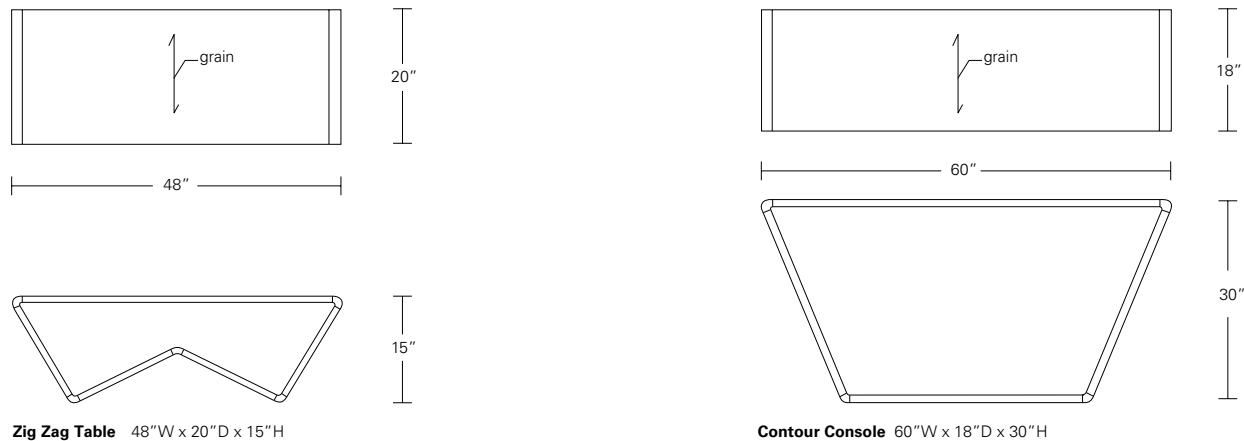

CONTOUR CONSOLE

60W x 18D x 30H

Shown in Dark Walnut.

Modern planes and continuous form are the key elements of the Contour Collection. This console features an open, airy, contemporary design. Softly rounded corners smoothly connect the horizontal and angled elements. Contour Consoles are available in a wide range of finishes.

CONTOUR TABLES

Contour Table 36"W x 36"D x 14"H
42"W x 42"D x 14"H
48"W x 48"D x 14"H

Zig Zag Table 48"W x 20"D x 15"H

Contour Console 60"W x 18"D x 30"H

DESCRIPTION		FINISH OPTIONS		
<p>Contour Tables: Veneer panels with radiused solid wood corners.</p> <p>Custom Orders: Custom sizes, woods and finishes are available. Please request a price quotation.</p>		NATURAL	STAINED	CERUSED
	Standard Finishes	Cherry, Mahogany, Maple, Walnut, Oak.	Medium Ash, Dark Ash, Burnt Ash, Ebonized Ash, Medium Cherry, Dark Cherry, Medium Mahogany, Ebonized Maple, Medium Walnut, Dark Walnut, Gray Walnut.	Bleached Ash, Cerused Ash, Cerused Dark Ash, Cerused Burnt Ash, Bleached Walnut, Cerused Walnut, Cerused Grey Walnut, Cerused Mahogany, Cerused Dark Mahogany, Cerused Oak