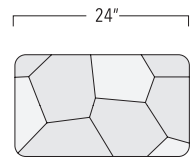

Big Round Cumulus

14"