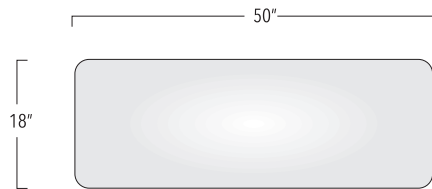

Big Round Cumulus