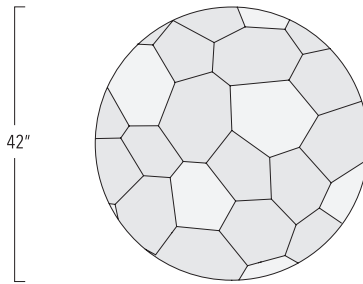

Various forms transform from the top to the floor. Square becomes round. Round becomes pentagonal. Rectangle becomes oval.

Cumulus quilting and Nimbus piecing patterns are applied to the various forms from a large square or round to the smaller tuffets and a bench.

SHAPES AND DIMENSIONS

- BIG SQUARE CUMULUS OTTOMAN** 48" x 48" 16.5"H; COM: 6 yards
- BIG ROUND CUMULUS OTTOMAN** 42"D x 16.5"H; COM: 4 yards
- NIMBUS BENCH** 50"L x 18"D x 18"H; COM: 4 yards; COL: 72 sq ft

Cumulus Tuffets:

- MUFFIN** 18" square x 18"H; COM: 2 yards
- CUPCAKE** 20"D x 18"H; COM: 2 yards
- SADDLE** 24" x 14"D x 18"H; COM: 3 yards

The Cumulus quilt pattern is only available in fabric, not in leather.