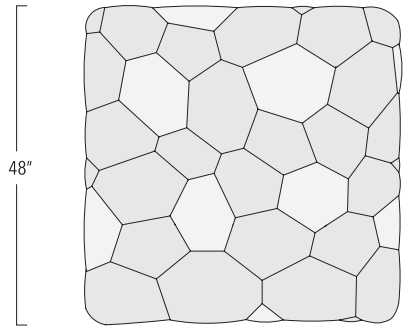

Various forms transform from the top to the floor. Square becomes round. Round becomes pentagonal. Rectangle becomes oval.

Cumulus quilting and Nimbus piecing patterns are applied to the various forms from a large square or round to the smaller tuffets and a bench.

SHAPES AND DIMENSIONS

- BIG SQUARE CUMULUS OTTOMAN** 48" x 48" 16.5"H; COM: 6 yards
- BIG ROUND CUMULUS OTTOMAN** 42"D x 16.5"H; COM: 4 yards
- NIMBUS BENCH** 50"L x 18"D x 18"H; COM: 4 yards; COL: 72 sq ft

Cumulus Tuffets:

- MUFFIN** 18" square x 18"H; COM: 2 yards
- CUPCAKE** 20"D x 18"H; COM: 2 yards
- SADDLE** 24" x 14"D x 18"H; COM: 3 yards

The Cumulus quilt pattern is only available in fabric, not in leather.