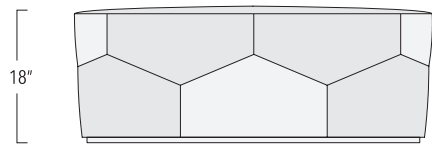

Nimbus Bench

Tuffets