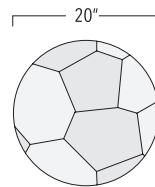

SHAPES AND DIMENSIONS

- BIG SQUARE CUMULUS OTTOMAN** 48" x 48" 16.5"H; COM: 6 yards
- BIG ROUND CUMULUS OTTOMAN** 42"D x 16.5"H; COM: 4 yards
- NIMBUS BENCH** 50"L x 18"D x 18"H; COM: 4 yards; COL: 72 sq ft

Cumulus Tuffets:

- MUFFIN** 18" square x 18"H; COM: 2 yards
- CUPCAKE** 20"D x 18"H; COM: 2 yards
- SADDLE** 24" x 14"D x 18"H; COM: 3 yards

The Cumulus quilt pattern is only available in fabric, not in leather.

Big Square Cumulus

Big Round Cumulus

14"

Nimbus Bench

Tuffets