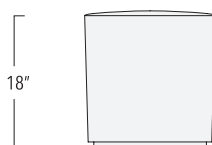

SHAPES AND DIMENSIONS

- BIG SQUARE CUMULUS OTTOMAN** 48" x 48" 16.5"H; COM: 6 yards
- BIG ROUND CUMULUS OTTOMAN** 42"D x 16.5"H; COM: 4 yards
- NIMBUS BENCH** 50"L x 18"D x 18"H; COM: 4 yards; COL: 72 sq ft

Cumulus Tuffets:

- MUFFIN** 18" square x 18"H; COM: 2 yards
- CUPCAKE** 20"D x 18"H; COM: 2 yards
- SADDLE** 24" x 14"D x 18"H; COM: 3 yards

The Cumulus quilt pattern is only available in fabric, not in leather.

Big Square Cumulus

Big Round Cumulus

14"

Nimbus Bench

Tuffets