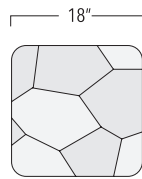

SHAPES AND DIMENSIONS

- BIG SQUARE CUMULUS OTTOMAN** 48" x 48" 16.5"H; COM: 6 yards
- BIG ROUND CUMULUS OTTOMAN** 42"D x 16.5"H; COM: 4 yards
- NIMBUS BENCH** 50"L x 18"D x 18"H; COM: 4 yards; COL: 72 sq ft

Cumulus Tuffets:

- MUFFIN** 18" square x 18"H; COM: 2 yards
- CUPCAKE** 20"D x 18"H; COM: 2 yards
- SADDLE** 24" x 14"D x 18"H; COM: 3 yards

The Cumulus quilt pattern is only available in fabric, not in leather.

Big Square Cumulus

Big Round Cumulus

14"

Nimbus Bench

Tuffets