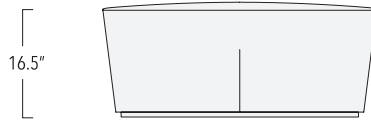

Various forms transform from the top to the floor. Square becomes round. Round becomes pentagonal. Rectangle becomes oval.

Cumulus quilting and Nimbus piecing patterns are applied to the various forms from a large square or round to the smaller tuffets and a bench.

SHAPES AND DIMENSIONS

- BIG SQUARE CUMULUS OTTOMAN** 48" x 48" 16.5"H; COM: 6 yards
- BIG ROUND CUMULUS OTTOMAN** 42"D x 16.5"H; COM: 4 yards
- NIMBUS BENCH** 50"L x 18"D x 18"H; COM: 4 yards; COL: 72 sq ft

Cumulus Tuffets:

- MUFFIN** 18" square x 18"H; COM: 2 yards
- CUPCAKE** 20"D x 18"H; COM: 2 yards
- SADDLE** 24" x 14"D x 18"H; COM: 3 yards

The Cumulus quilt pattern is only available in fabric, not in leather.