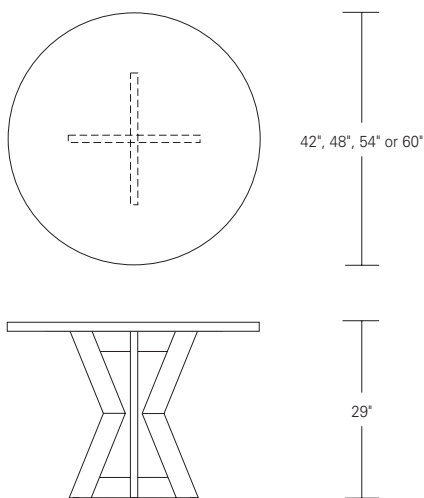

BOWTIE TABLE

60 W x 60 D x 29 H

Shown in: Burnt Ash

The converging angles that form the sturdy base of this companion table produce a compelling set of positive and negative space relationships. Available in a variety of woods and finishes.

BOWTIE TABLE

Bowtie Side Table
(round or square)

20"W x 20"D x 20"H
 24"W x 24"D x 20"H
 24"W x 24"D x 24"H
 30"W x 30"D x 24"H

Bowtie Pedestal
(round or square)

16"W x 16"D x 30"H

Bowtie Table
(round or square)

42"W x 42"D x 29"H
 48"W x 48"D x 29"H
 54"W x 54"D x 29"H
 60"W x 60"D x 29"H

Bowtie Table

(two square tables joined by optional table pairing feature)

DESCRIPTION		FINISH OPTIONS		
<p>Bowtie Table: Veneer top. Solid wood base with levelers.</p> <p>Standard Options: Reverse diamond or diamond veneer pattern. Table pairing feature.</p> <p>Custom Orders: Custom sizes, woods and finishes are available. Please request a price quotation.</p>	<p>Standard Finishes</p>	<p>NATURAL</p> <p>Ash, Cherry, Maple, Mahogany, Walnut, Oak.*</p> <p>*At additional cost.</p>	<p>STAINED</p> <p>Medium Ash, Dark Ash, Burnt Ash, Ebonized Ash, Medium Cherry, Dark Cherry, Medium Mahogany, Ebonized Maple, Medium Walnut, Dark Walnut.</p>	<p>CERUSED</p> <p>Bleached Ash, Cerused Ash, Cerused Dark Ash, Cerused Mahogany, Cerused Dark Mahogany, Cerused Oak, Bleached Walnut, Cerused Walnut.</p>
		<p>Figured Veneers for Top Panel</p>	<p>Figured Ash, Bird's Eye Maple, Figured Maple.</p>	