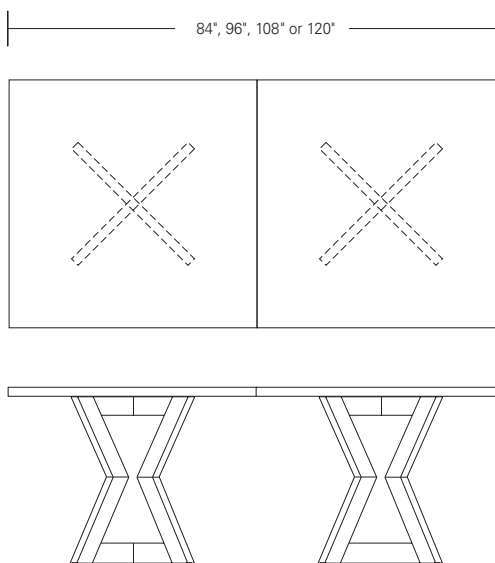

BOWTIE TABLE

60 W x 60 D x 29 H

Shown in: Burnt Ash

The converging angles that form the sturdy base of this companion table produce a compelling set of positive and negative space relationships. Available in a variety of woods and finishes.

BOWTIE TABLE

Bowtie Side Table
(round or square)

20"W x 20"D x 20"H
 24"W x 24"D x 20"H
 24"W x 24"D x 24"H
 30"W x 30"D x 24"H

Bowtie Pedestal
(round or square)

16"W x 16"D x 30"H

Bowtie Table
(round or square)

42"W x 42"D x 29"H
 48"W x 48"D x 29"H
 54"W x 54"D x 29"H
 60"W x 60"D x 29"H

Bowtie Table

(two square tables joined by optional table pairing feature)

DESCRIPTION		FINISH OPTIONS		
<p>Bowtie Table: Veneer top. Solid wood base with levelers.</p> <p>Standard Options: Reverse diamond or diamond veneer pattern. Table pairing feature.</p> <p>Custom Orders: Custom sizes, woods and finishes are available. Please request a price quotation.</p>	<p>Standard Finishes</p>	<p>NATURAL</p> <p>Ash, Cherry, Maple, Mahogany, Walnut, Oak.*</p> <p>*At additional cost.</p>	<p>STAINED</p> <p>Medium Ash, Dark Ash, Burnt Ash, Ebonized Ash, Medium Cherry, Dark Cherry, Medium Mahogany, Ebonized Maple, Medium Walnut, Dark Walnut.</p>	<p>CERUSED</p> <p>Bleached Ash, Cerused Ash, Cerused Dark Ash, Cerused Mahogany, Cerused Dark Mahogany, Cerused Oak, Bleached Walnut, Cerused Walnut.</p>
		<p>Figured Veneers for Top Panel</p>	<p>Figured Ash, Bird's Eye Maple, Figured Maple.</p>	