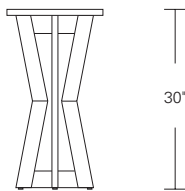

BOWTIE TABLE

60 W x 60 D x 29 H

Shown in: Burnt Ash

The converging angles that form the sturdy base of this companion table produce a compelling set of positive and negative space relationships. Available in a variety of woods and finishes.

BOWTIE TABLE

Bowtie Side Table
(round or square)

20"W x 20"D x 20"H
 24"W x 24"D x 20"H
 24"W x 24"D x 24"H
 30"W x 30"D x 24"H

Bowtie Pedestal
(round or square)

16"W x 16"D x 30"H

Bowtie Table
(round or square)

42"W x 42"D x 29"H
 48"W x 48"D x 29"H
 54"W x 54"D x 29"H
 60"W x 60"D x 29"H

Bowtie Table

(two square tables joined by optional table pairing feature)

DESCRIPTION		FINISH OPTIONS		
<p>Bowtie Table: Veneer top. Solid wood base with levelers.</p> <p>Standard Options: Reverse diamond or diamond veneer pattern. Table pairing feature.</p> <p>Custom Orders: Custom sizes, woods and finishes are available. Please request a price quotation.</p>	<p>Standard Finishes</p>	<p>NATURAL</p> <p>Ash, Cherry, Maple, Mahogany, Walnut, Oak.*</p> <p>*At additional cost.</p>	<p>STAINED</p> <p>Medium Ash, Dark Ash, Burnt Ash, Ebonized Ash, Medium Cherry, Dark Cherry, Medium Mahogany, Ebonized Maple, Medium Walnut, Dark Walnut.</p>	<p>CERUSED</p> <p>Bleached Ash, Cerused Ash, Cerused Dark Ash, Cerused Mahogany, Cerused Dark Mahogany, Cerused Oak, Bleached Walnut, Cerused Walnut.</p>
		<p>Figured Veneers for Top Panel</p>	<p>Figured Ash, Bird's Eye Maple, Figured Maple.</p>	