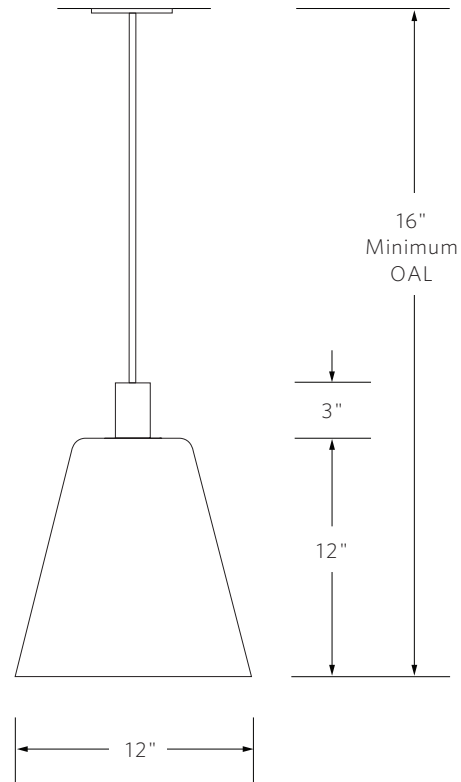

McEwen Lighting Studio

Big Little Suspension

Shown: Deep brown oxide and Opal white glass.

Big Little Suspension

MODEL NUMBER

2320

DESCRIPTION

Mold blown glass shade, copper ceiling plate and hardware.

FINISH

Deep brown oxide or Satin nickel.

MOLD BLOWN GLASS

Opal white or Helbeige.
(Inside and outside acid etch).

DIMENSIONS

12"Ø x 15"H

MIN OAL

16" Min. OAL

NET WT

15 lbs.

Ceiling Plate: 4.5"Ø x .25"D

Shade: 12"Ø x 12"H

VOLTAGE / LAMP TYPE

120V, 100W, E26 base, G40 lamp, white.

Energy efficient LED option available upon request.

PLEASE SPECIFY

Finish, shade color & OAL (net price includes stem for an OAL of up to 48"). Refer to price book for additional stem length. Stem OAL cannot be adjusted in the field at installation.

Ceiling plate