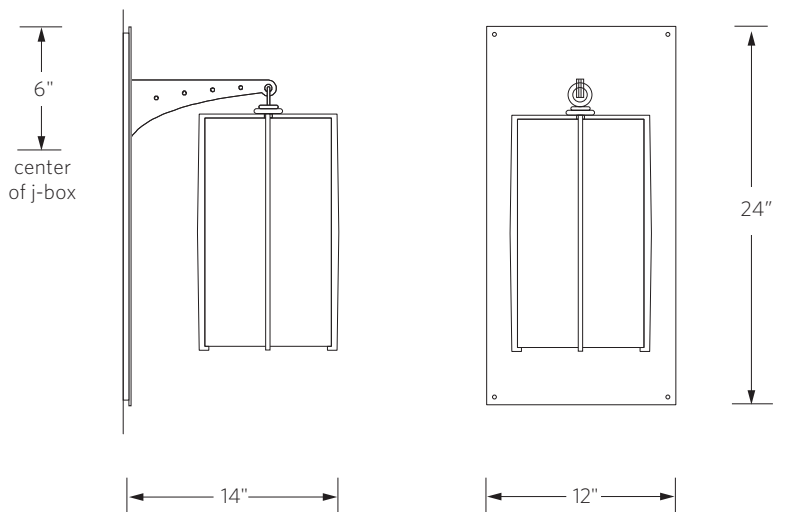

MOLD BLOWN GLASS

Helbeige, Nile green, Opal white or Tabac.
(Inside acid etch).

DIMENSIONS

MODEL	SHADE	NET WT
2040.4.5	6"W x 11"H x 6"D	9 lbs.

2040.6.75

7.5"W x 14"H x 8"D	6.75"Ø x 9.5"H	15 lbs.
--------------------	----------------	---------

2040.9

12"W x 24"H x 14"D	9"Ø x 15"H	33 lbs.
--------------------	------------	---------

VOLTAGE / LAMP TYPE

2040.4.5 20V, 60W, E12 base, B8 torpedo lamp, frosted.

2040.6.75 120V, 100W, E26 base, A19 lamp, frosted.

2040.9 120V, 100W, E26 base, A19 lamp, frosted.

Energy efficient LED option available upon request.

PLEASE SPECIFY

Please specify finish & shade color. Backplate centers on j-box.

Model 2040.4.5

Model 2040.6.75