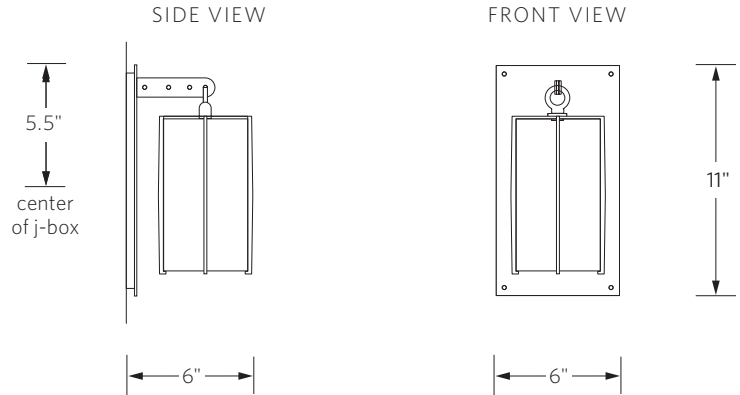

Ballad Wall

MODEL NUMBER

2040

DESCRIPTION

Mold blown glass shade with copper wall plate, arm, glass supports & hardware.

FINISH

Deep brown oxide or Satin nickel.

MOLD BLOWN GLASS

Helbeige, Nile green, Opal white or Tabac.
(Inside acid etch).

DIMENSIONS

MODEL	SHADE	NET WT
2040.4.5	6"W x 11"H x 6"D	9 lbs.

2040.6.75

7.5"W x 14"H x 8"D	6.75"Ø x 9.5"H	15 lbs.

2040.9

12"W x 24"H x 14"D	9"Ø x 15"H	33 lbs.

VOLTAGE / LAMP TYPE

2040.4.5 20V, 60W, E12 base, B8 torpedo lamp, frosted.

2040.6.75 120V, 100W, E26 base, A19 lamp, frosted.

2040.9 120V, 100W, E26 base, A19 lamp, frosted.

Energy efficient LED option available upon request.

PLEASE SPECIFY

Please specify finish & shade color. Backplate centers on j-box.

Model 2040.4.5