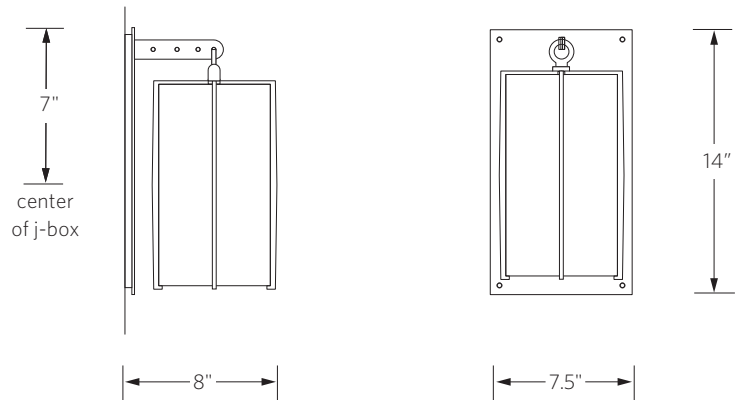

MOLD BLOWN GLASS

Helbeige, Nile green, Opal white or Tabac.
(Inside acid etch).

DIMENSIONS

MODEL	SHADE	NET WT
2040.4.5	6"W x 11"H x 6"D	9 lbs.

2040.6.75

7.5"W x 14"H x 8"D	6.75"Ø x 9.5"H	15 lbs.
--------------------	----------------	---------

2040.9

12"W x 24"H x 14"D	9"Ø x 15"H	33 lbs.
--------------------	------------	---------

VOLTAGE / LAMP TYPE

2040.4.5 20V, 60W, E12 base, B8 torpedo lamp, frosted.

2040.6.75 120V, 100W, E26 base, A19 lamp, frosted.

2040.9 120V, 100W, E26 base, A19 lamp, frosted.

Energy efficient LED option available upon request.

PLEASE SPECIFY

Please specify finish & shade color. Backplate centers on j-box.

Model 2040.4.5

Model 2040.6.75