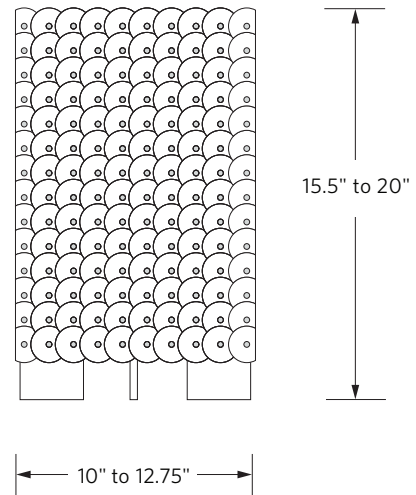

Shown: 12.75"Ø model.

## DIMENSIONS

3160.10  
10"Ø x 15.5"H  
Diffuser: 6"Ø

## NET WT

6 lbs.

3160.12.75  
12.75"Ø x 20"H  
Diffuser: 6"Ø

14 lbs.

## PLEASE SPECIFY

Size.

4 sets of brackets  
diffuser: 6"Ø