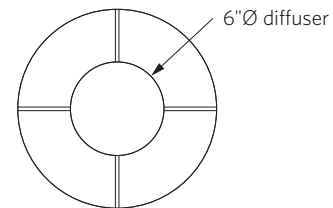

Barrel Table

MODEL NUMBER

3160

DESCRIPTION

Shade of die cut mica discs & copper rivets, with an etched Lucite diffuser and steel hardware.

FINISH

Deep brown oxide.

SHADE

Mica discs with an etched Lucite diffuser.

DIMENSIONS

3160.10
10"Ø x 15.5"H
Diffuser: 6"Ø

NET WT

6 lbs.

3160.12.75
12.75"Ø x 20"H
Diffuser: 6"Ø

14 lbs.

VOLTAGE / LAMP TYPE

120V, 100W, E26 base, A19 lamp, frosted.

Cord dimmer.

Energy efficient LED option available upon request.

PLEASE SPECIFY

Size.

4 sets of brackets
diffuser: 6"Ø