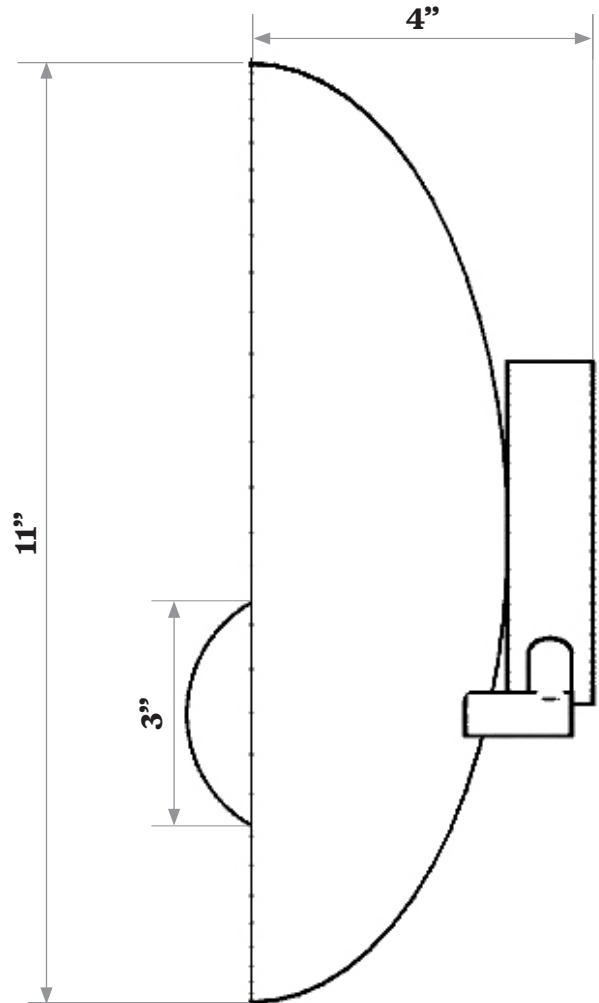

Eidos Glass

Aurum Reflection Wall Sconce

Aurum Reflection Wall Sconce — ARWS.18

Part of the Aurum Home Décor and Lighting Collection. As with all products in the Aurum line, the Aurum Reflection Wall Sconce is decorated with 24 carat Japanese gold foil and is an exploration of the reflective interplay between gold, light and glass.

GLASS SHADE	11”h x 3”w (with 3” glass sphere)
OAH	11”h x 4.5”w (with hardware)
BACKPLATE	5” diameter (customizable)
LAMPING	1X G4 Base, 120V input, 2.2W Rec bulb 2.2W G4 LED Transformer input 110-240v (included) non-dimmable in a standard j-box; dimmable in a large-size j-box
COLORWAY	Black Opaline White ombré with 24 carat Japanese gold foil
HARDWARE FINISHES	Stainless steel Oil-rubbed bronze Powder-coated black or white Raw, natural or antique brass.