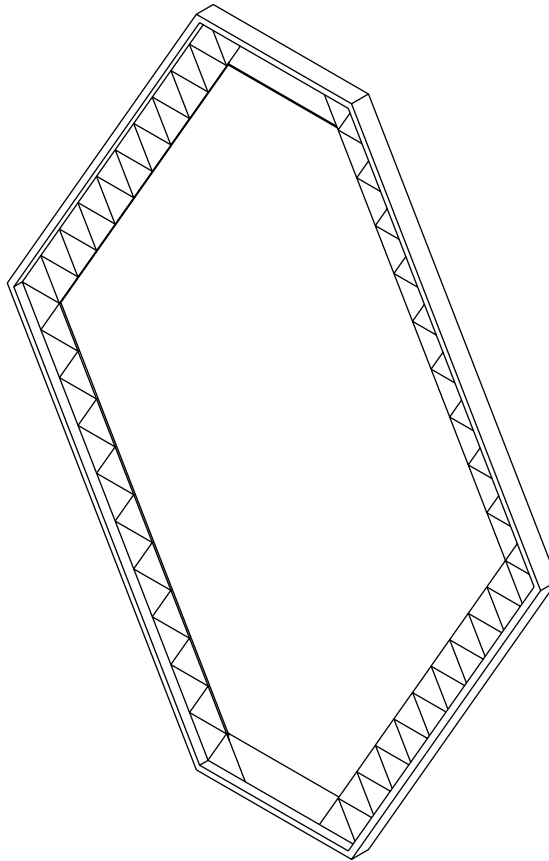

Arrow Mirror Series

MATTHEW FAIRBANK
— DESIGN —

Description The Arrow Mirror borrows its form from the geometry found in the Art Deco period. Triangular bronze tiles are framed by a sculpted wooden exterior.

Year of Design 2018

Material Walnut or white oak frame with cast bronze tiles and inset mirror.

*Arrow Mirror Series:
Available Sizes & Product Codes*

MATTHEW FAIRBANK
DESIGN

Arrow Mirror (Pequot)
Stain/Cerused Wood Frame
35.25"L x 40.625"W x 1.5"D

Arrow Mirror (Apache)
Stain/Cerused Wood Frame
58"L x 47.25"W x 1.5"D

Arrow Mirror (Serrano)
Stain/Cerused Wood Frame
40.875"L x 47.25"W x 1.5"D

Specifications

- Custom sizes or configurations are available. Ask a sales representative for more information.
- Available in Standard MFD finishes. Custom stain matching is available for an additional fee.
- Each mirror can be installed vertically or horizontally.