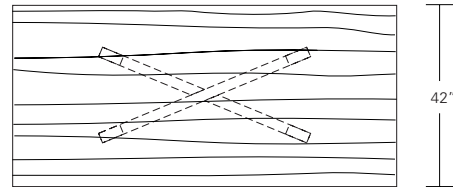

**DUETTE EXTENSION TABLE - LIVE EDGE**

**84W x 40D x 29H  
(116W W/ 2 LEAVES)**

Shown in optional Claro Walnut top with live edge and Claro Toned Walnut base.

Exquisite matched sets of extra long live edge slabs allow a continuous natural edge along the main table and its accompanying leaves. A pull-out apron from under each table end provides support and alignment for the leaves. Duette Extension Tables are available in a variety of sizes and in straight edged versions.

**Duette Table**

72\"/>

**Duette Live Edge Option**

**Duette Butterfly Option**

**Duette Extension Table**

72\"/>

**Duette Table V Base**

**Duette Table X Base**