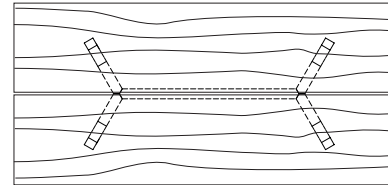

**DUETTE EXTENSION TABLE - LIVE EDGE**

**84W x 40D x 29H  
(116W W/ 2 LEAVES)**

Shown in optional Claro Walnut top with live edge and Claro Toned Walnut base.

Exquisite matched sets of extra long live edge slabs allow a continuous natural edge along the main table and its accompanying leaves. A pull-out apron from under each table end provides support and alignment for the leaves. Duette Extension Tables are available in a variety of sizes and in straight edged versions.

**Duette Table**

72\"/>

**Duette Live Edge Option**

**Duette Butterfly Option**

**Duette Extension Table**

72\"/>

**Duette Table V Base**

**Duette Table X Base**