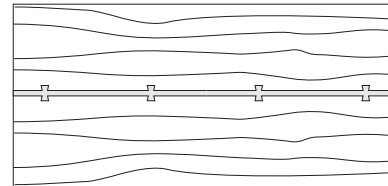

**DUETTE EXTENSION TABLE - LIVE EDGE**

**84W x 40D x 29H  
(116W W/ 2 LEAVES)**

Shown in optional Claro Walnut top with live edge and Claro Toned Walnut base.

Exquisite matched sets of extra long live edge slabs allow a continuous natural edge along the main table and its accompanying leaves. A pull-out apron from under each table end provides support and alignment for the leaves. Duette Extension Tables are available in a variety of sizes and in straight edged versions.

**Duette Table**

72\"/>

**Duette Live Edge Option**

**Duette Butterfly Option**

**Duette Extension Table**

72\"/>

**Duette Table V Base**

**Duette Table X Base**