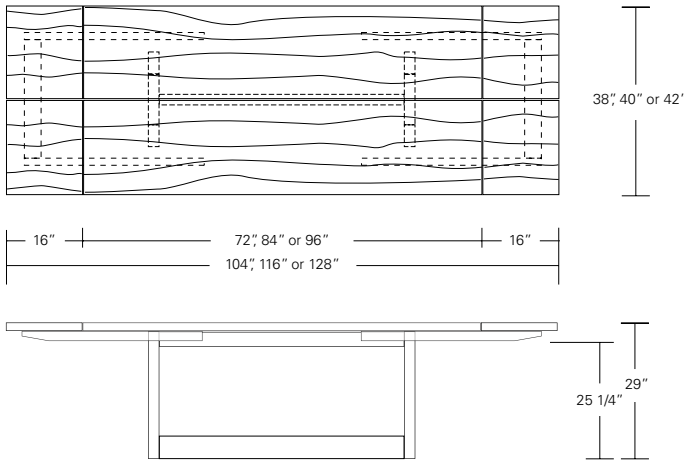

**DUETTE EXTENSION TABLE - LIVE EDGE**

**84W x 40D x 29H  
(116W W/ 2 LEAVES)**

Shown in optional Claro Walnut top with live edge and Claro Toned Walnut base.

Exquisite matched sets of extra long live edge slabs allow a continuous natural edge along the main table and its accompanying leaves. A pull-out apron from under each table end provides support and alignment for the leaves. Duette Extension Tables are available in a variety of sizes and in straight edged versions.

**Duette Table**

72\"/>

**Duette Live Edge Option**

**Duette Butterfly Option**

**Duette Extension Table**

72\"/>

**Duette Table V Base**

**Duette Table X Base**