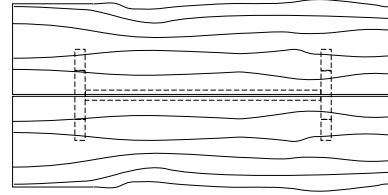

**DUETTE EXTENSION TABLE - LIVE EDGE**

**84W x 40D x 29H  
(116W W/ 2 LEAVES)**

Shown in optional Claro Walnut top with live edge and Claro Toned Walnut base.

Exquisite matched sets of extra long live edge slabs allow a continuous natural edge along the main table and its accompanying leaves. A pull-out apron from under each table end provides support and alignment for the leaves. Duette Extension Tables are available in a variety of sizes and in straight edged versions.

**Duette Table**

72\"/>

**Duette Live Edge Option**

**Duette Butterfly Option**

**Duette Extension Table**

72\"/>

**Duette Table V Base**

**Duette Table X Base**