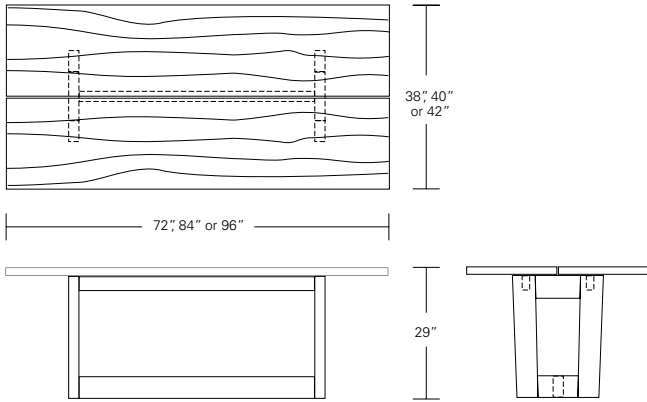

**DUETTE EXTENSION TABLE - LIVE EDGE**

**84W x 40D x 29H  
(116W W/ 2 LEAVES)**

Shown in optional Claro Walnut top with live edge and Claro Toned Walnut base.

Exquisite matched sets of extra long live edge slabs allow a continuous natural edge along the main table and its accompanying leaves. A pull-out apron from under each table end provides support and alignment for the leaves. Duette Extension Tables are available in a variety of sizes and in straight edged versions.

**Duette Table**

72\"/>

**Duette Live Edge Option**

**Duette Butterfly Option**

**Duette Extension Table**

72\"/>

**Duette Table V Base**

**Duette Table X Base**