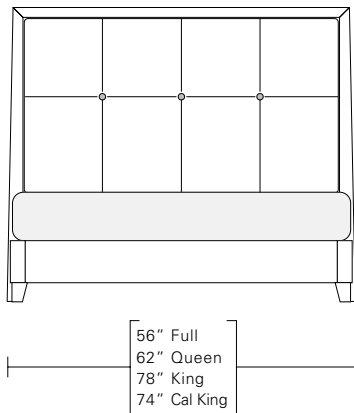

VISTA BED

QUEEN 64W x 89D x 54H

Shown in Grey Walnut with COM.

With its sloping, high-backed headboard, this bed recalls the sleekly streamlined shapes of 1930s-era design. The headboard has a luxuriously tailored three button and double-stitched upholstered panel with a finished wood back. Available with wood or upholstered side rails.

Vista Bed (mattress and box spring required)

Vista Platform Bed (mattress required)

DESCRIPTION	FINISH OPTIONS			
<p>Vista Bed: Headboard has solid wood frame upholstered inset panel and wood back. Wood slats support box spring and mattress.</p> <p>Vista Platform Bed: Plywood panels on wood rails support mattress.</p> <p>Standard Options: Wood or upholstered rails. COM or COL.</p> <p>Custom Orders: Custom sizes, woods and finishes are available. Please request a price quotation.</p>	<p>Standard Finishes</p>	<p>NATURAL</p> <p>Ash, Cherry, Mahogany, Maple, Walnut, Claro Toned Walnut, Oak.*</p> <p>*At additional cost.</p>	<p>STAINED</p> <p>Medium Ash, Dark Ash, Burnt Ash, Ebonized Ash, Medium Cherry, Dark Cherry, Medium Mahogany, Medium Walnut, Dark Walnut, Ebonized Walnut, Grey Walnut, Silver Walnut.</p>	<p>CERUSED</p> <p>Bleached Ash, Cerused Ash, Cerused Burnt Ash, Cerused Dark Ash, Cerused Mahogany, Cerused Dark Mahogany, Bleached Walnut, Cerused Walnut, Cerused Grey Walnut, Cerused Silver Walnut, Cerused Oak*.</p>
<p>FABRIC AND LEATHER REQUIREMENTS</p> <p>COM: Headboard 2 1/2 yards. Headboard and Rails 6 yards. 54" wide plain fabric. Repeats and fabric less than 54" wide may require additional yardage.</p> <p>COL: Headboard 45 square feet. Headboard and Rails 108 square feet. Hides need to be 50-55 square feet. Smaller hides may require additional square feet.</p>				