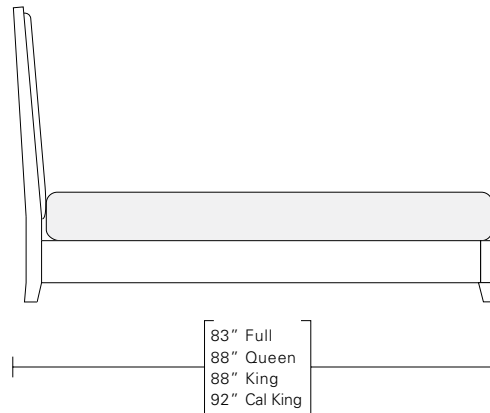

VISTA BED

QUEEN 64W x 89D x 54H

Shown in Grey Walnut with COM.

With its sloping, high-backed headboard, this bed recalls the sleekly streamlined shapes of 1930s-era design. The headboard has a luxuriously tailored three button and double-stitched upholstered panel with a finished wood back. Available with wood or upholstered side rails.

Vista Bed (mattress and box spring required)

Vista Platform Bed (mattress required)

DESCRIPTION	FINISH OPTIONS			
<p>Vista Bed: Headboard has solid wood frame upholstered inset panel and wood back. Wood slats support box spring and mattress.</p> <p>Vista Platform Bed: Plywood panels on wood rails support mattress.</p> <p>Standard Options: Wood or upholstered rails. COM or COL.</p> <p>Custom Orders: Custom sizes, woods and finishes are available. Please request a price quotation.</p>	<p>Standard Finishes</p>	<p>NATURAL</p> <p>Ash, Cherry, Mahogany, Maple, Walnut, Claro Toned Walnut, Oak.*</p> <p>*At additional cost.</p>	<p>STAINED</p> <p>Medium Ash, Dark Ash, Burnt Ash, Ebonized Ash, Medium Cherry, Dark Cherry, Medium Mahogany, Medium Walnut, Dark Walnut, Ebonized Walnut, Grey Walnut, Silver Walnut.</p>	<p>CERUSED</p> <p>Bleached Ash, Cerused Ash, Cerused Burnt Ash, Cerused Dark Ash, Cerused Mahogany, Cerused Dark Mahogany, Bleached Walnut, Cerused Walnut, Cerused Grey Walnut, Cerused Silver Walnut, Cerused Oak*.</p>
<p>FABRIC AND LEATHER REQUIREMENTS</p> <p>COM: Headboard 2 1/2 yards. Headboard and Rails 6 yards. 54" wide plain fabric. Repeats and fabric less than 54" wide may require additional yardage.</p> <p>COL: Headboard 45 square feet. Headboard and Rails 108 square feet. Hides need to be 50-55 square feet. Smaller hides may require additional square feet.</p>				