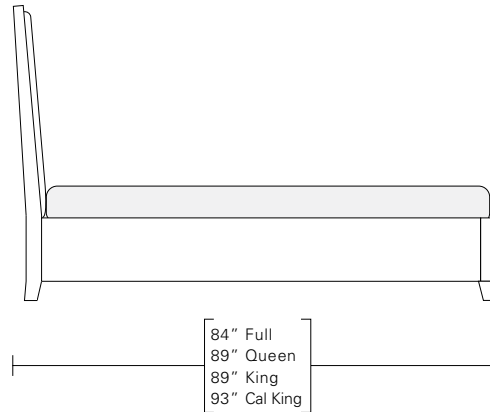

VISTA BED

QUEEN 64W x 89D x 54H

Shown in Grey Walnut with COM.

With its sloping, high-backed headboard, this bed recalls the sleekly streamlined shapes of 1930s-era design. The headboard has a luxuriously tailored three button and double-stitched upholstered panel with a finished wood back. Available with wood or upholstered side rails.

Vista Bed (mattress and box spring required)

Vista Platform Bed (mattress required)

DESCRIPTION	FINISH OPTIONS			
<p>Vista Bed: Headboard has solid wood frame upholstered inset panel and wood back. Wood slats support box spring and mattress.</p> <p>Vista Platform Bed: Plywood panels on wood rails support mattress.</p> <p>Standard Options: Wood or upholstered rails. COM or COL.</p> <p>Custom Orders: Custom sizes, woods and finishes are available. Please request a price quotation.</p>	<p>Standard Finishes</p>	<p>NATURAL</p> <p>Ash, Cherry, Mahogany, Maple, Walnut, Claro Toned Walnut, Oak.*</p> <p>*At additional cost.</p>	<p>STAINED</p> <p>Medium Ash, Dark Ash, Burnt Ash, Ebonized Ash, Medium Cherry, Dark Cherry, Medium Mahogany, Medium Walnut, Dark Walnut, Ebonized Walnut, Grey Walnut, Silver Walnut.</p>	<p>CERUSED</p> <p>Bleached Ash, Cerused Ash, Cerused Burnt Ash, Cerused Dark Ash, Cerused Mahogany, Cerused Dark Mahogany, Bleached Walnut, Cerused Walnut, Cerused Grey Walnut, Cerused Silver Walnut, Cerused Oak*.</p>
<p>FABRIC AND LEATHER REQUIREMENTS</p> <p>COM: Headboard 2 1/2 yards. Headboard and Rails 6 yards. 54" wide plain fabric. Repeats and fabric less than 54" wide may require additional yardage.</p> <p>COL: Headboard 45 square feet. Headboard and Rails 108 square feet. Hides need to be 50-55 square feet. Smaller hides may require additional square feet.</p>				