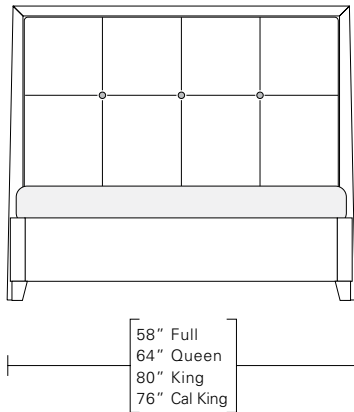

VISTA BED

QUEEN 64W x 89D x 54H

Shown in Grey Walnut with COM.

With its sloping, high-backed headboard, this bed recalls the sleekly streamlined shapes of 1930s-era design. The headboard has a luxuriously tailored three button and double-stitched upholstered panel with a finished wood back. Available with wood or upholstered side rails.

Vista Bed (mattress and box spring required)

Vista Platform Bed (mattress required)

DESCRIPTION	FINISH OPTIONS			
<p>Vista Bed: Headboard has solid wood frame upholstered inset panel and wood back. Wood slats support box spring and mattress.</p> <p>Vista Platform Bed: Plywood panels on wood rails support mattress.</p> <p>Standard Options: Wood or upholstered rails. COM or COL.</p> <p>Custom Orders: Custom sizes, woods and finishes are available. Please request a price quotation.</p>	<p>Standard Finishes</p>	<p>NATURAL</p> <p>Ash, Cherry, Mahogany, Maple, Walnut, Claro Toned Walnut, Oak.*</p> <p>*At additional cost.</p>	<p>STAINED</p> <p>Medium Ash, Dark Ash, Burnt Ash, Ebonized Ash, Medium Cherry, Dark Cherry, Medium Mahogany, Medium Walnut, Dark Walnut, Ebonized Walnut, Grey Walnut, Silver Walnut.</p>	<p>CERUSED</p> <p>Bleached Ash, Cerused Ash, Cerused Burnt Ash, Cerused Dark Ash, Cerused Mahogany, Cerused Dark Mahogany, Bleached Walnut, Cerused Walnut, Cerused Grey Walnut, Cerused Silver Walnut, Cerused Oak*.</p>
<p>FABRIC AND LEATHER REQUIREMENTS</p> <p>COM: Headboard 2 1/2 yards. Headboard and Rails 6 yards. 54" wide plain fabric. Repeats and fabric less than 54" wide may require additional yardage.</p> <p>COL: Headboard 45 square feet. Headboard and Rails 108 square feet. Hides need to be 50-55 square feet. Smaller hides may require additional square feet.</p>				