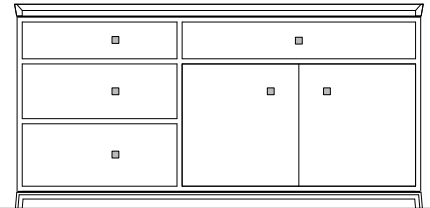

DIMENSIONS

59"W x 18.5"D x 29.75"H

Materials/Finishes options

Available in Ted Boerner standard wood and painted laquer finishes.

Hardware: Blackened Steel Knobs

STYLES

Available in five different configurations with the following:

- Drawers or doors

Style 1: Six drawers symmetrical

Style 2: Six drawers asymmetrical

Style 3: Four drawers, double doors to the lower right with one adjustable shelf within

Style 4: Three small drawers above & four drawers below