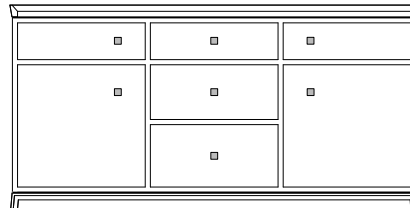

DIMENSIONS

59"W x 18.5"D x 29.75"H

Materials/Finishes options

Available in Ted Boerner standard wood and painted laquer finishes.

Hardware: Blackened Steel Knobs

STYLES

Available in five different configurations with the following:

- Drawers or doors

Style 1: Six drawers symmetrical

Style 2: Six drawers asymmetrical

Style 3: Four drawers, double doors to the lower right with one adjustable shelf within

Style 4: Three small drawers above & four drawers below