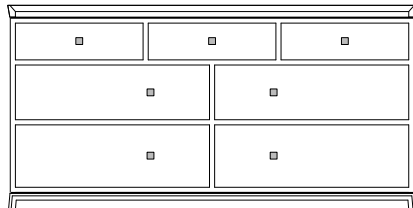

DIMENSIONS

59"W x 18.5"D x 29.75"H

Materials/Finishes options

Available in Ted Boerner standard wood and painted laquer finishes.

Hardware: Blackened Steel Knobs

STYLES

Available in five different configurations with the following:

- Drawers or doors

Style 1: Six drawers symmetrical

Style 2: Six drawers asymmetrical

Style 3: Four drawers, double doors to the lower right with one adjustable shelf within

Style 4: Three small drawers above & four drawers below

Style 5: Five drawers above and centered, two doors lower left and right