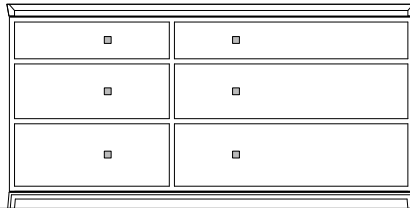

DIMENSIONS

59"W x 18.5"D x 29.75"H

Materials/Finishes options

Available in Ted Boerner standard wood and painted laquer finishes.

Hardware: Blackened Steel Knobs

STYLES

Available in five different configurations with the following:

- Drawers or doors

Style 1: Six drawers symmetrical

Style 2: Six drawers asymmetrical

Style 3: Four drawers, double doors to the lower right with one adjustable shelf within

Style 4: Three small drawers above & four drawers below