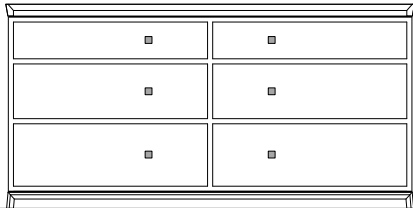

DIMENSIONS

59"W x 18.5"D x 29.75"H

Materials/Finishes options

Available in Ted Boerner standard wood and painted laquer finishes.

Hardware: Blackened Steel Knobs

STYLES

Available in five different configurations with the following:

- Drawers or doors

Style 1: Six drawers symmetrical

Style 2: Six drawers asymmetrical

Style 3: Four drawers, double doors to the lower right with one adjustable shelf within

Style 4: Three small drawers above & four drawers below