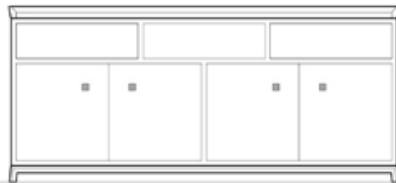

**DIMENSIONS**

59"W x 14"D x 26.75"H

68"W x 14"D x 26.75"H

78"W x 14"D x 26.75"H

Materials/Finishes options

Available in Ted Boerner standard wood and painted laquer finishes.

Hardware: Blackened Steel Knobs

Two drawers above and two cavities with closed back below

Style 3

Three cavities above with open back and two cavities below with closed back

Style 4

Two cavities above with open back and two sets of hinged double doors below

Style 5

Three cavities above with open back and two sets of hinged double doors below. Center top cavity with closed back