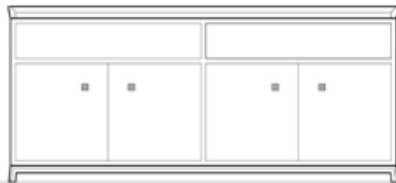

**DIMENSIONS**

59"W x 14"D x 26.75"H

68"W x 14"D x 26.75"H

78"W x 14"D x 26.75"H

Materials/Finishes options

Available in Ted Boerner standard wood and painted laquer finishes.

Hardware: Blackened Steel Knobs

STYLES

Available in five different configurations with the following:

- Open or closed back cavities
- Hinged doors

Style 1

Two cavities above with with open back and two cavities below with closed back

Style 2

Two drawers above and two cavities with closed back below

Style 3

Three cavities above with open back and two cavities below with closed back

Style 4

Two cavities above with open back and two sets of hinged double doors below