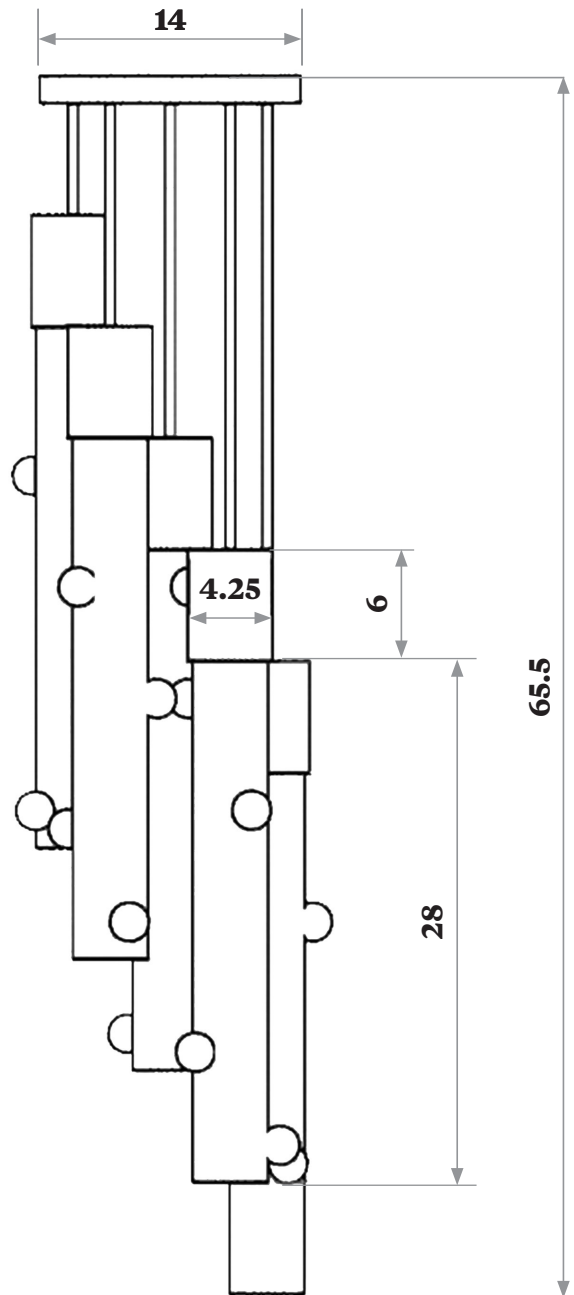

Eidos Glass

Obscura Grand Cascading Chandelier

Obscura Grand Cascading Chandelier — OGCC.17.5 (5 pendants)

OGCC.17.5

The Obscura Lighting Collection by Eidos Glass includes customizable multi-pendant cascading and grand cascading chandeliers. The spheres in the Obscura chandelier create a multiplying effect, appearing to float in infinite space. Lorin Silverman and his team design and fabricate each hand-blown glass product in their Brooklyn, NY studio.

GLASS SHADE	28" x 4"
OAH	65.5" (standard) (with customizable preset metal stems)
CANOPY	14" diameter
WEIGHT	Approximately 85lbs
LAMPING	5 x Med Base 120V 60W max Rec bulb — 40W T8 clear JBox must accommodate 300 watts
COLORWAY	Charcoal Opaline Ruby Steel blue Tourmaline Whiskey
HARDWARE FINISHES	Stainless steel Oil-rubbed bronze Powder-coated black or white Raw, natural or antique brass

- Each piece is hand-blown, sculpted glass — dimensions & color may vary slightly
- Glass fixture signed by designer
- UL approved & suitable for damp locations

Dennis Miller Associates
 200 Lexington Avenue Suite 1210
 New York, NY, 10016
 212.684.0070 | Fax. 212.684.0776
 dennismiller.com