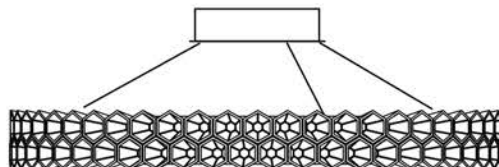

8.5"x2.5" Canopy with integral driver.

JH | NY

jiunhony.com

Tel: (212) 684-0070

© Hersh Design 2018 hershdesign.com 510-219-5621