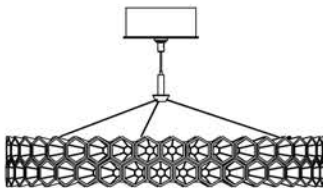

### AVAILABLE SIZE/WEIGHT:

Standard Diameters: 16", 24", 30", 36", 42"

Rows typically 2, but 1 or 3 are specified as well.

Examples:

16" x 2 Rows, 25#, 40W

30" x 2 Rows, 55#, 85W

### ELECTRICAL:

2700K 95+ CRI LED, Dimmable Drivers (ELV) 120V Input

Wattage: Diameter x Rows x 1.4

Example: 30" x 2 Rows:  $30 \times 2 \times 1.4 = 85W$

### MOUNTING/CANOPIES:

Aircraft Cable with adjustable grippers, 8' OAL standard, field-adjustable. 20" minimum OAL standard; 14" OAL possible with special suspension kit.

16" & 24" Suspended from a 5.5" Canopy with integral driver. Single suspension splits into 3 cables.

30" & 42" Suspended from a 8.5" Canopy with integral driver. Three cables from canopy direct to luminaire.

Remotely located driver optional; Canopy is 5" x 1" for remote.

5.5"x2" Canopy with integral driver.