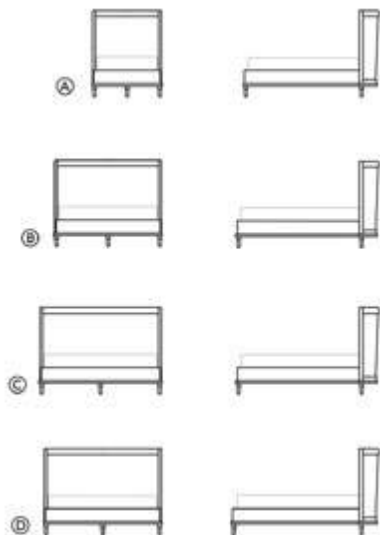

ARTIGNY BED

TWIN BED

BD-08-106-T

W 42" L 82" H 52.5"

COM 13 yds COL 234 sq ft

QUEEN BED

BD-08-106-Q

W 66" L 87.25" H 52.5"

COM 14.5 yds COL 261 sq ft

KING BED

BD-08-106-K

W 84" L 87.25" H 52.5"

COM 17.5 yds COL 315 sq ft

CALIFORNIA KING BED

BD-08-106-CK

W 78" L 91" H 52.5"

COM 16 yds COL 288 sq ft

Headboard : H 52.5"

Note : Mattress platform is 15" above finished floor

Upholstered headboard, side rails & floor rails

Designed to be used without boxspring

Fabric must be railroaded

Custom sizes available

DENNIS MILLER ASSOCIATES

200 Lexington Avenue Suite 1210 New York, NY 10016
212.684.0070 Fax.212.684.0776 www.dennismiller.com