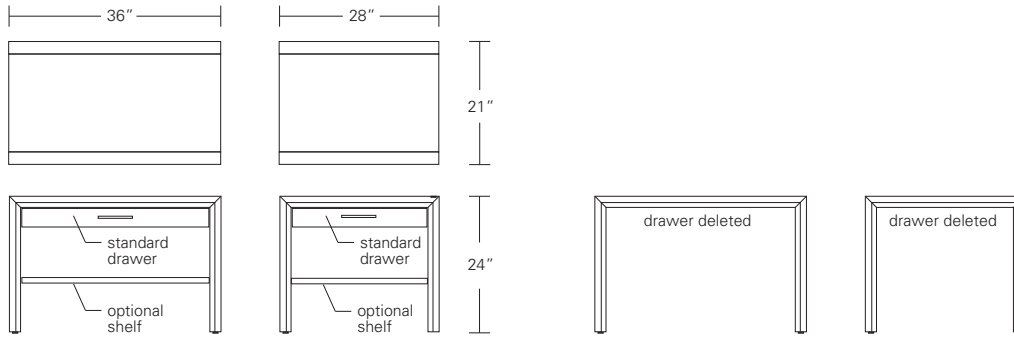

ARRIS SIDE TABLE, CONSOLE & DESK

Arris Side Table