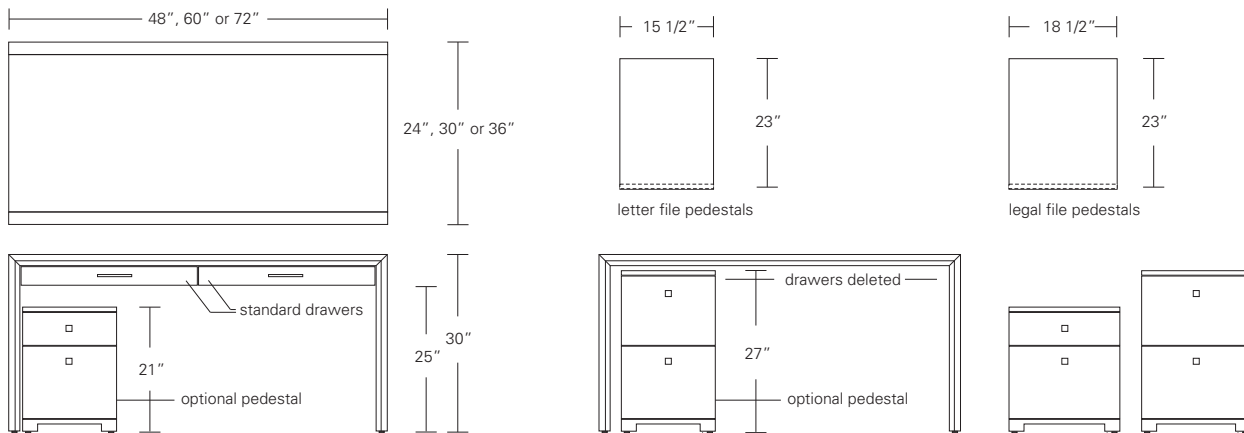

Arris Desk

DESCRIPTION		FINISH OPTIONS			
Arris Side Table, Console & Desk: Profiled and mitered solid wood frame with veneer top. Levelers. Standard Options: Drawers, drawer dividers, shelves. Dark bronze, satin or polished stainless steel pulls. Custom Orders: Custom sizes, woods and finishes are available. Please request a price quotation.	Standard Finishes	NATURAL Cherry, Mahogany, Maple, Oak, Walnut.	STAINED Medium Ash, Dark Ash, Burnt Ash, Ebonized Ash, Medium Cherry, Dark Cherry, Medium Mahogany, Ebonized Maple, Medium Walnut, Dark Walnut, Grey Walnut.	CERUSED Bleached Ash, Cerused Ash, Cerused Dark Ash, Cerused Mahogany, Cerused Dark Mahogany, Cerused Oak, Bleached Walnut, Cerused Walnut, Cerused Grey Walnut.	
		Figured Veneers for Top Panel and Pedestal Fronts	Figured Ash, Bird's Eye Maple, Figured Maple.