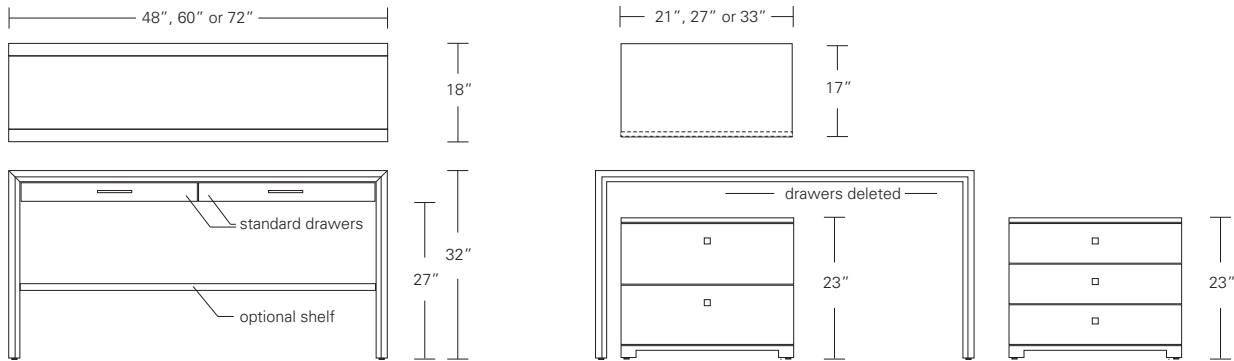

Arris Console