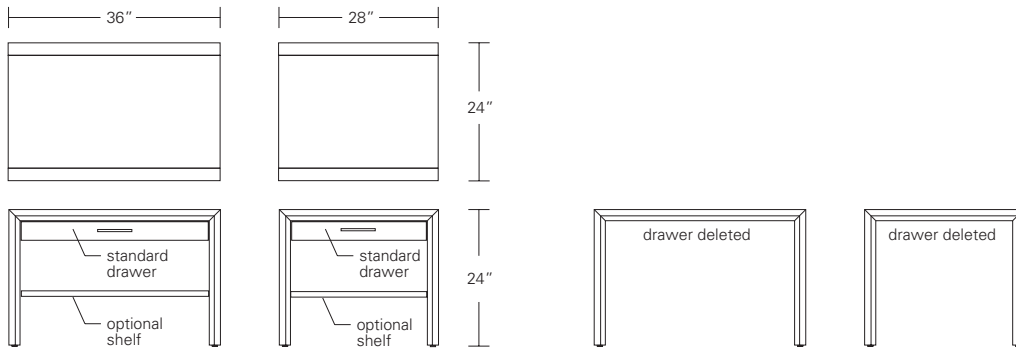

**ARRIS DESK AND PEDESTAL**

**60W x 30D x 29H**

Shown in Bleached Walnut with Satin Stainless hardware.

The Arris is a modern table desk solution for either the executive or home office. Flexibility options like dividers keep the pencil drawers organized and matching pedestals that slide underneath add storage and filing. Arris Desks are offered in three sizes and a variety of wood finishes.

# ARRIS SIDE TABLE, CONSOLE & DESK

**Arris Side Table**

**Arris Console**

**Arris Desk**

DESCRIPTION		FINISH OPTIONS		
<p><b>Arris Side Table, Console &amp; Desk:</b> Profiled and mitered solid wood frame with veneer top. Levelers.</p> <p><b>Standard Options:</b> Drawers, drawer dividers, shelves. Dark bronze, satin or polished stainless steel pulls.</p> <p><b>Custom Orders:</b> Custom sizes, woods and finishes are available. Please request a price quotation.</p>	<p><b>Standard Finishes</b></p>	<p><b>NATURAL</b></p> <p>Ash, Cherry, Maple, Mahogany, Walnut, Oak.*</p> <p>*At additional cost.</p>	<p><b>STAINED</b></p> <p>Medium Ash, Dark Ash, Burnt Ash, Ebonized Ash, Medium Cherry, Dark Cherry, Medium Mahogany, Ebonized Maple, Medium Walnut, Dark Walnut.</p>	<p><b>CERUSED</b></p> <p>Bleached Ash, Cerused Ash, Cerused Dark Ash, Cerused Mahogany, Cerused Dark Mahogany, Cerused Oak, Bleached Walnut, Cerused Walnut.</p>
	<p><b>Figured Veneers for Top Panel and Pedestal Fronts</b></p>	<p>Figured Ash, Bird's Eye Maple, Figured Maple.</p>		