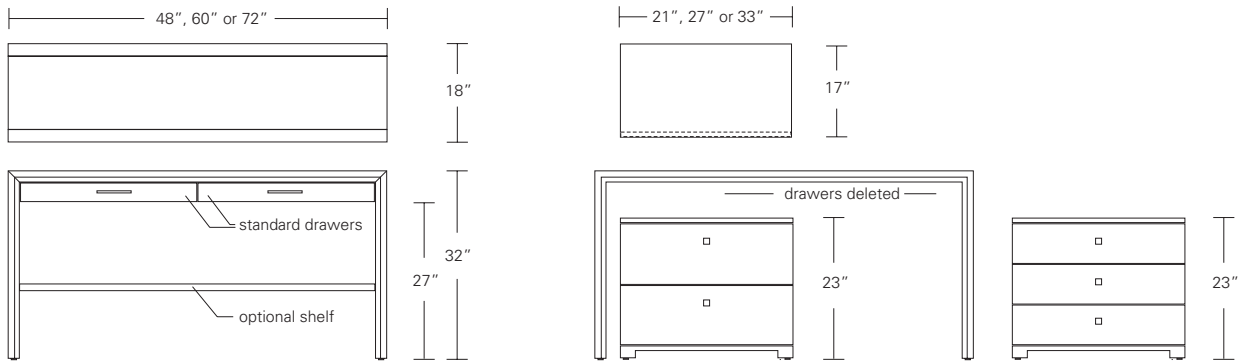

**ARRIS DESK AND PEDESTAL**

**60W x 30D x 29H**

Shown in Bleached Walnut with Satin Stainless hardware.

The Arris is a modern table desk solution for either the executive or home office. Flexibility options like dividers keep the pencil drawers organized and matching pedestals that slide underneath add storage and filing. Arris Desks are offered in three sizes and a variety of wood finishes.

# ARRIS SIDE TABLE, CONSOLE & DESK

**Arris Side Table**

**Arris Console**

**Arris Desk**

DESCRIPTION		FINISH OPTIONS		
<p><b>Arris Side Table, Console &amp; Desk:</b> Profiled and mitered solid wood frame with veneer top. Levelers.</p> <p><b>Standard Options:</b> Drawers, drawer dividers, shelves. Dark bronze, satin or polished stainless steel pulls.</p> <p><b>Custom Orders:</b> Custom sizes, woods and finishes are available. Please request a price quotation.</p>	<p><b>Standard Finishes</b></p>	<p><b>NATURAL</b></p> <p>Ash, Cherry, Maple, Mahogany, Walnut, Oak.*</p> <p>*At additional cost.</p>	<p><b>STAINED</b></p> <p>Medium Ash, Dark Ash, Burnt Ash, Ebonized Ash, Medium Cherry, Dark Cherry, Medium Mahogany, Ebonized Maple, Medium Walnut, Dark Walnut.</p>	<p><b>CERUSED</b></p> <p>Bleached Ash, Cerused Ash, Cerused Dark Ash, Cerused Mahogany, Cerused Dark Mahogany, Cerused Oak, Bleached Walnut, Cerused Walnut.</p>
	<p><b>Figured Veneers for Top Panel and Pedestal Fronts</b></p>	<p>Figured Ash, Bird's Eye Maple, Figured Maple.</p>		