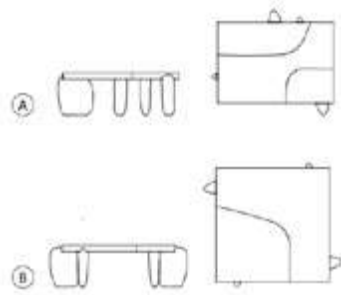

ACORA COFFEE TABLE

CT-15-113-A

L 52" W 36" H 19"

CT-15-113-B

L 52" W 52" H 19"

DENNIS MILLER ASSOCIATES

200 Lexington Avenue Suite 1210 New York, NY 10016

212.684.0070 Fax.212.684.0776 www.dennismiller.com