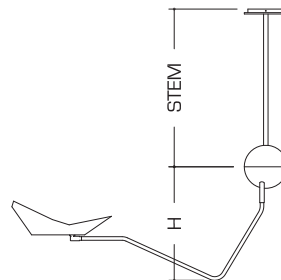

F U S E

lighting

VOLAR CHANDELIER 5062A

SHOWN WITH CUSTOM SINGLE STEM
SPLIT FINISH BLACK & WHITE POWDER COAT WITH MATTE BRASS ACCENTS

VOLAR CHANDELIER

THREE-ARM

5062A

HEIGHT: APPROX. 16" (40.6 CM)

DIAMETER: APPROX. 102" (259.1 CM)

STEM: 22" (55.9 CM)

OAH: 38" (96.5 CM)

CEILING CANOPY: 6" DIA.
(15.2 DIA)

WEIGHT: APPROX. 25 LBS.

WIRING: 3 LED GY6.35 BI-PIN BASE
SOCKETS, 50 WATT MAX. EACH

RECOMMENDED BULB:
CLEAR JCD HALOGEN T-4, 35 WATT

FIVE-ARM

5062B

HEIGHT: APPROX. 16" (40.6 CM)

DIAMETER: APPROX. 126" (320.0 CM)

STEM: 22" (55.9 CM)

OAH: 38" (96.5 CM)

CEILING CANOPY: 6" DIA.
(15.2 DIA)

WEIGHT: APPROX. 30 LBS.

OVERALL DIAMETER

3-ARM CHANDELIER

5-ARM CHANDELIER

MOUNTING OPTIONS

STANDARD CHANDELIER WITH STEM

CHANDELIER ALSO AVAILABLE AS A
CEILING MOUNT (NO STEM). PLEASE
SPECIFY AT TIME OF PURCHASE.

SWIVELS NOT AVAILABLE IN: