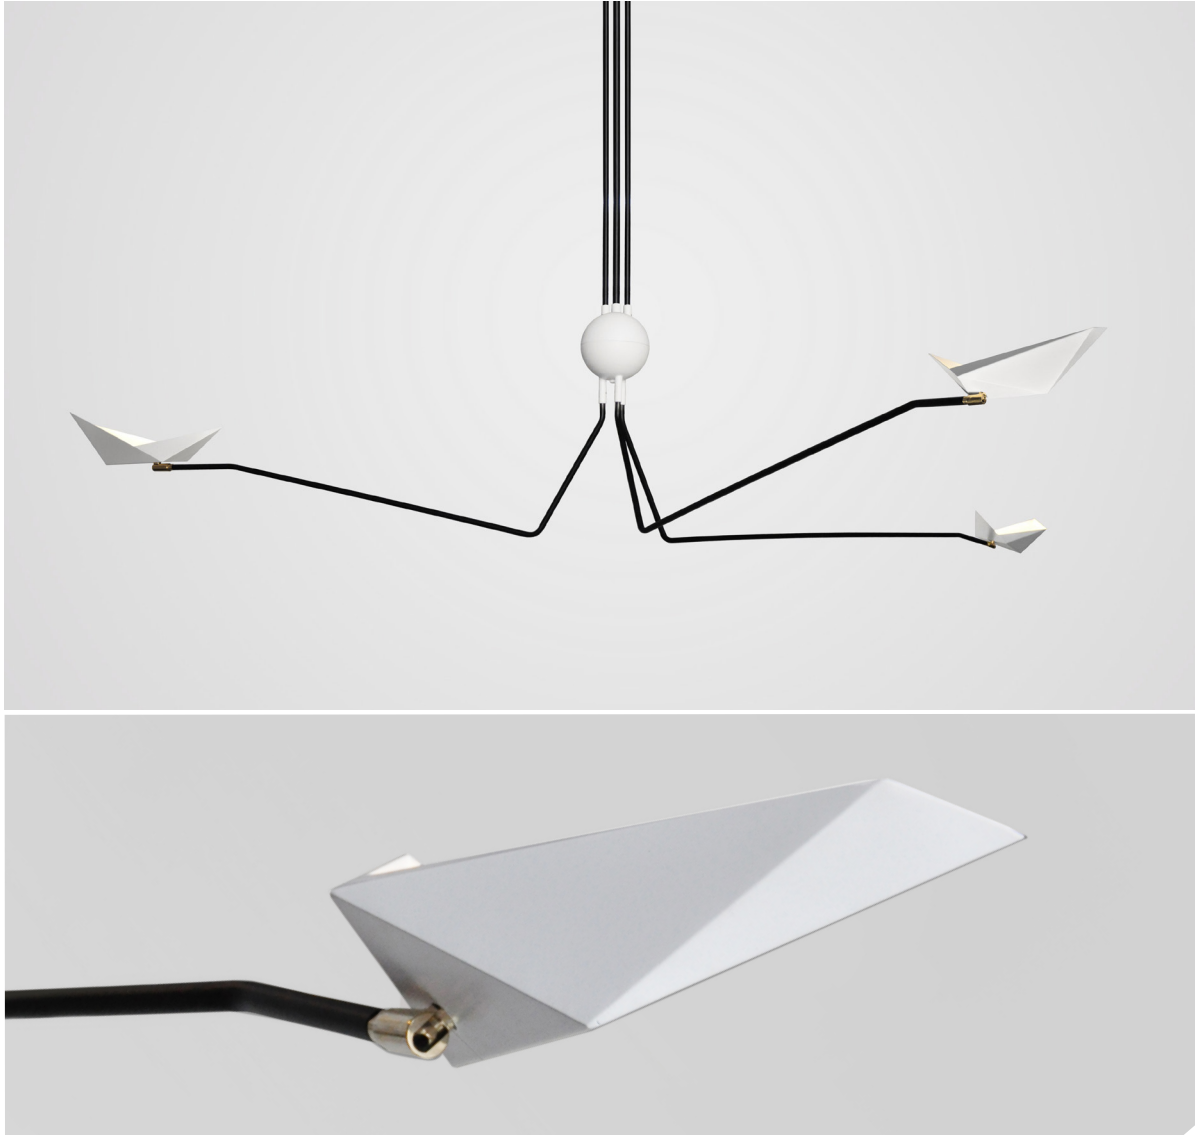

F U S E

lighting

VOLAR CHANDELIER 5062A

SHOWN WITH CUSTOM SINGLE STEM
SPLIT FINISH BLACK & WHITE POWDER COAT WITH MATTE BRASS ACCENTS

VOLAR CHANDELIER

THREE-ARM

5062A

HEIGHT: APPROX. 16" (40.6 CM)

DIAMETER: APPROX. 102" (259.1 CM)

STEM: 22" (55.9 CM)

OAH: 38" (96.5 CM)

CEILING CANOPY: 6" DIA.
(15.2 DIA)

WEIGHT: APPROX. 25 LBS.

WIRING: 3 LED GY6.35 BI-PIN BASE
SOCKETS, 50 WATT MAX. EACH

RECOMMENDED BULB:
CLEAR JCD HALOGEN T-4, 35 WATT

FIVE-ARM

5062B

HEIGHT: APPROX. 16" (40.6 CM)

DIAMETER: APPROX. 126" (320.0 CM)

STEM: 22" (55.9 CM)

OAH: 38" (96.5 CM)

CEILING CANOPY: 6" DIA.
(15.2 DIA)

WEIGHT: APPROX. 30 LBS.

POLISHED NICKEL

SATIN NICKEL

OIL RUBBED BRONZE

GLOSS WHITE POWDER COAT

MATTE BLACK POWDER COAT

PATINATED STEEL

OVERALL HEIGHT

THIS FIXTURE HAS A MAXIMUM
OVERALL HEIGHT OF 96". ANYTHING
LONGER MAY REQUIRE A RETROFIT