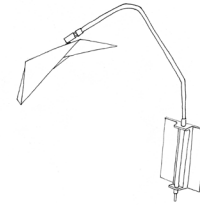

SWING-ARM SCONCE
1062