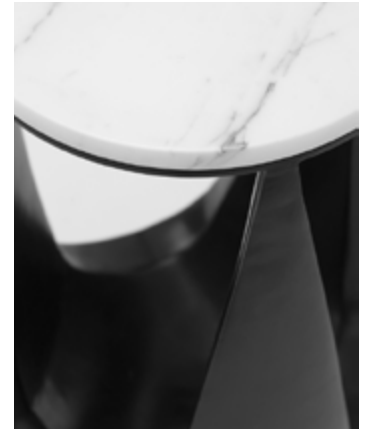

# JIUN HO

SHOWN

Top : white marble

Base : cast-bronze with Blackened Patina

ULU COCKTAIL TABLE

ET-11-114

DIA 12" H 25"

**DENNIS MILLER ASSOCIATES**