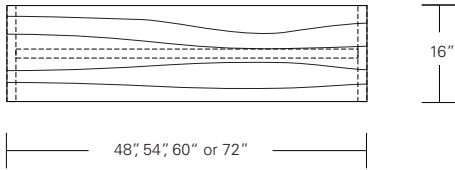

Benches shown with our  
Live Edge Duette Table

**TIMBRE BENCH**

**72W x 16D x 18H**

Shown in Claro Walnut (no live edge)

These benches are crafted from hand selected planks each with it's own unique grain character. The pure form and solid wood construction imply an innate natural beauty. Precisely mitered corners and continuous "waterfall" grain are the Timbre's hallmark details.

**Bench**

- 48"W x 16"D x 18"H
- 54"W x 16"D x 18"H
- 60"W x 16"D x 18"H
- 72"W x 16"D x 18"H

DESCRIPTION		FINISH OPTIONS		
<p><b>Timbre Bench:</b> Solid wood bench with waterfall grain. (longer lengths depending on slab availability)</p> <p><b>Standard Options:</b> Live edge (one side).</p> <p><b>Custom Orders:</b> Custom sizes, woods and finishes are available. Please request a price quotation.</p>	<p><b>Standard Finishes</b></p>	<p><b>NATURAL</b></p> <p>Cherry, Mahogany, Maple, Walnut, Oak.*</p> <p>*At additional cost.</p>	<p><b>STAINED</b></p> <p>Medium Ash, Dark Ash, Burnt Ash, Ebonized Ash, Medium Cherry, Dark Cherry, Medium Mahogany, Ebonized Maple, Medium Walnut, Dark Walnut, Gray Walnut.</p>	<p><b>CERUSED</b></p> <p>Bleached Ash, Cerused Ash, Cerused Dark Ash, Cerused Mahogany, Cerused Dark Mahogany, Cerused Oak, Bleached Walnut, Cerused Walnut, Cerused Gray Walnut.</p>
		<p><b>Live Edge Top Option</b></p>	<p>Maple, Walnut</p>	