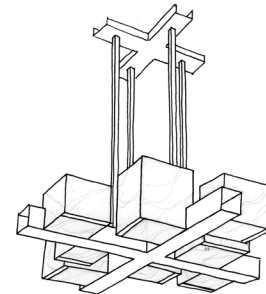

F U S E

lighting

SOHO PENDANT
4059

BLACK POWDER COAT WITH ALIBASTER SHADES

SOHO PENDANT

4059

HEIGHT: 8" (20.32 CM)

WIDTH: 18" (45.72 CM)

DEPTH: 18" (45.72 CM)

OAH: 38" STANDARD (96.5 CM)

CEILING CANOPY: 7" SQ (17.8 CM)

WEIGHT: APPROX.60 LBS.

WIRING: 4 CANDELABRA-BASE
SOCKETS, 60 WATT MAX. EACH

RECOMMENDED BULB:
WHITE G-16.5 GLOBE

METAL FINISHES

X CHANDELIER
5059 X

SINGLE SCONCE

9059A (6" HIGH SCONCE)
9059B (7" HIGH SCONCE)

SOHO LINEAR
9059C

fuselighting.com

© COPYRIGHT FUSE LIGHTING.
ALL RIGHTS RESERVED.