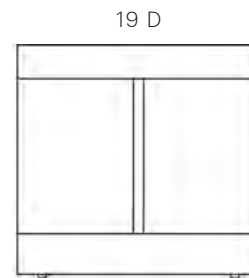

# SHADOW COFFEE TABLE

## SHADOW COFFEE TABLE

**DIMENSIONS** 29 L x 19 D x 17.25 H

**DETAIL** Glass Supports: .75 Thick  
Species: Walnut

17.25 H