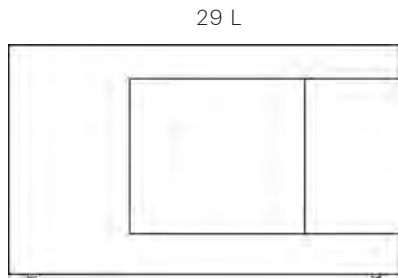

# SHADOW COFFEE TABLE

## SHADOW COFFEE TABLE

**DIMENSIONS** 29 L x 19 D x 17.25 H

**DETAIL** Glass Supports: .75 Thick  
Species: Walnut

17.25 H