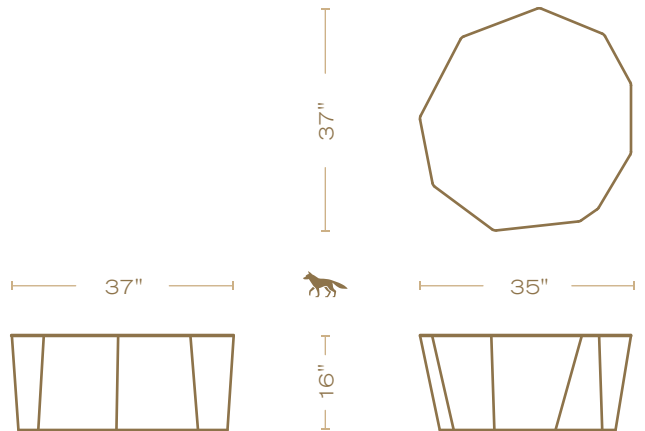

BASE OPTIONS

Graphite Stainless (shown)
Mercury Stainless