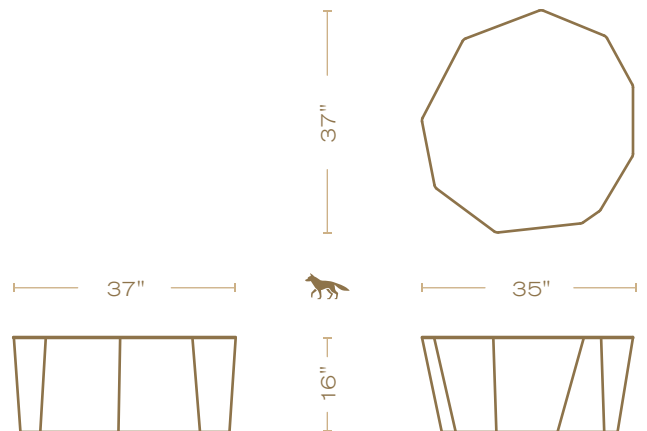

BASE OPTIONS

Graphite Stainless (shown)
Mercury Stainless

MT08

Monolithic Coffee Table

DENNIS MILLER ASSOCIATES
200 Lexington Avenue Suite 1210 New York, NY 10016
212.684.0070 Fax.212.684.0776 www.dennismiller.com

L 35"
W 37"
H 16"

TOP OPTIONS

Aurum Brass
Graphite Stainless (shown)
Mercury Stainless

BASE OPTIONS

Graphite Stainless (shown)
Mercury Stainless

MT08

Monolithic Coffee Table

DENNIS MILLER ASSOCIATES
200 Lexington Avenue Suite 1210 New York, NY 10016
212.684.0070 Fax.212.684.0776 www.dennismiller.com

L 35"
W 37"
H 16"

TOP OPTIONS

Aurum Brass
Graphite Stainless
Mercury Stainless (shown)

BASE OPTIONS

Graphite Stainless
Mercury Stainless (shown)