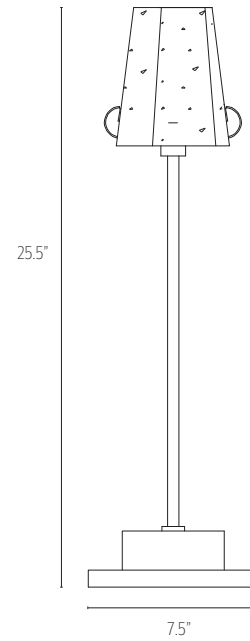

JIUN HO

REIMS TABLE LAMP

LT-WL-112

DIA 7.5" (190mm) H 25.5" (648mm)

ELECTRICAL 1 x G8 4W Halogen Lamp

SHADE Crystal Glass

FINISH (SHOWN)

Brushed Bronze

OTHER INFORMATION

UL approved (or equivalent)

Bulbs not included

For more information and finishes, visit our website

DENNIS MILLER ASSOCIATES

200 Lexington Avenue Suite 1210 New York, NY 10016
212.684.0070 Fax.212.684.0776 www.dennismiller.com