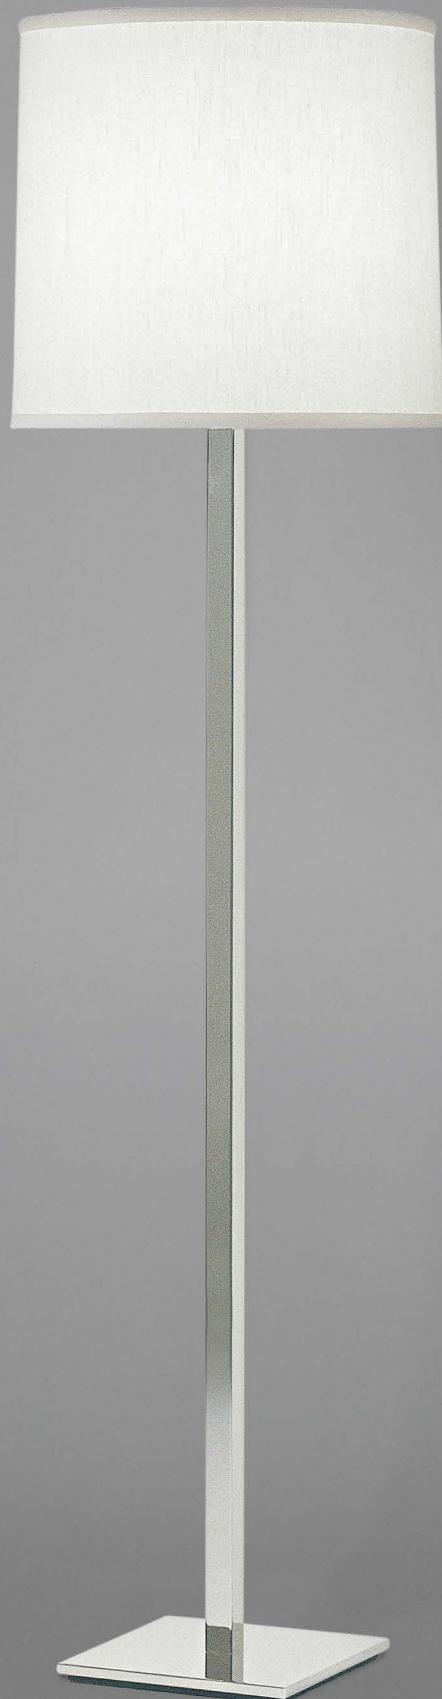

Presidio Floor Lamp

boyd

Shown in Polished Nickel

Presidio Floor Lamp

MODEL # 10044

Stripped down to its geometric essence, this is a tight, architectural floor lamp classic. Designed by Barbara Barry.

MATERIALS

Brass

FINISHES

Antiqued Boyd Brass, Blackened Brass, Polished Nickel, Satin Nickel.

LAMPING

Incandescent

One, Medium base, Three-way A21, 250w max lamp (not included). Compatible with LED Screw-in lamps.

DIMENSIONS

W 13" x H 56" x Base 8.25" sq.

WEIGHT

19 lbs.

W 33 cm x H 142.2 cm x Base 21 cm sq.

8.6 kg

NOTES

- UL listed (or equivalent) for damp locations
- Three-way socket switch.
- Top Diffuser: white acrylic.