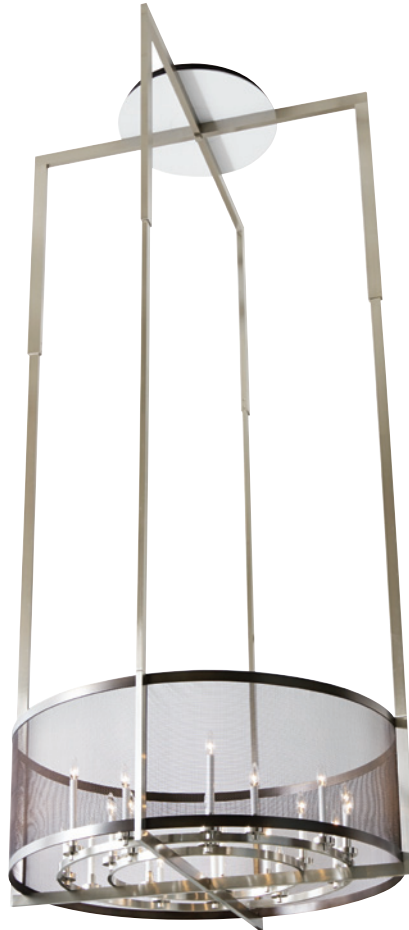

POWELL &
BONNELL

PHANTOM CHANDELIER 9542

Ceiling mount, round chandelier with four metal armatures,
mesh shade and twenty polished nickel lamp holders.
48" diameter x 18" h mesh shade,
24" diameter ceiling canopy.

Also available in a rectangular pendant. (9540).
Custom configurations and sizes available.

As shown: Antique brass frame and mesh, polished nickel lamp holders, ceiling canopy painted.

WWW.POWELLANDBONNELL.COM