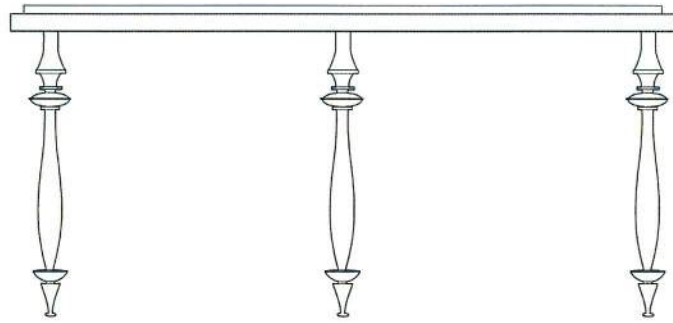

PARIS CONSOLE

78"L X 20"W X 36"H

DESCRIPTION

CAST IRON LEGS (ROUGH CASTINGS) WITH STEEL FRAME
BLACK ABSOLUTE GRANITE TOP, HONED AND SEALED
BLACKENED STEEL FINISH (M1)

300-78 PARIS CONSOLE- 6 LEGS

DIMENSIONS

78" L X 20" W X 36" H

OPTIONS

BLACKENED STEEL TOP (M1)

Los Angeles | PACIFIC DESIGN CENTER, MIMI LONDON, 310.855.2567

New York | NEW YORK DESIGN CENTER, DENNIS MILLER, 212.684.0070

Seattle | SEATTLE DESIGN CENTER, TERRIS DRAHEIM, 206.763.4100