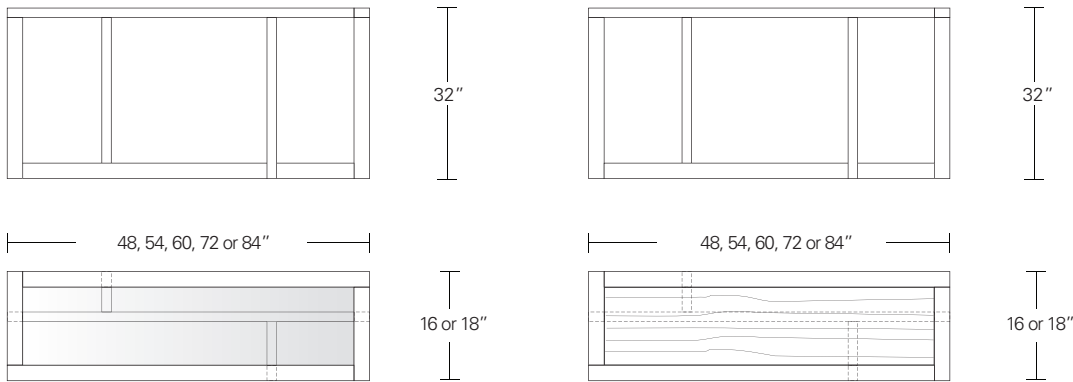

OFFSET 84 CONSOLE

84W x 18D x 32H

Shown in Grey Walnut with wood top.

The Offset Console's flush intrinsic framework has a modern architectural elegance. The contiguous structure can be fitted with an inset wood or glass top. These console's are available in 4 standard sizes and a variety of finishes.

Inset glass top

- 48" W x 16" D x 32" H
- 54" W x 16" D x 32" H
- 60" W x 18" D x 32" H
- 72" W x 18" D x 32" H
- 84" W x 18" D x 32" H

Wood top

- 48" W x 16" D x 32" H
- 54" W x 16" D x 32" H
- 60" W x 18" D x 32" H
- 72" W x 18" D x 32" H
- 84" W x 18" D x 32" H