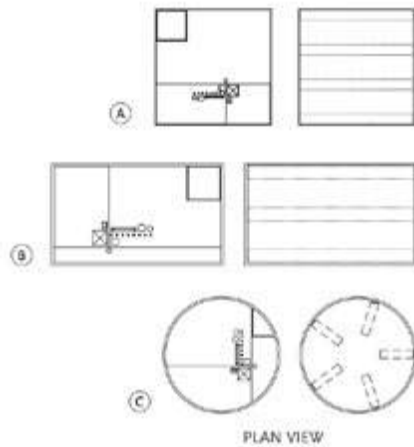

Top : Carrara Marble

Detail : hand-hewn base

NO MORE PLAY COFFEE TABLE

CT-15-112-A

L 54" W 54" H 14.5"

CT-15-112-B

L 60" W 35" H 14.5"

CT-15-112-C

DIA 48" H 14.5"

Note : Solid oak base might split over time

Limited custom finish on wood base

Limited customization due to sophistication of manufacturer

DENNIS MILLER ASSOCIATES

200 Lexington Avenue Suite 1210 New York, NY 10016
212.684.0070 Fax.212.684.0776 www.dennismiller.com