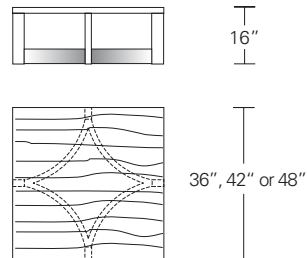

NEXUS ROUND COCKTAIL TABLE W/INSET GLASS TOP 42W x 42D x 16H

Shown in Burnt Ash.

The precise joinery of this table's three curved stretchers to its legs yields a striking triangular composition. The wood rim and inset glass top version of this table add a traditional touch to the table's more modern base form.

NEXUS COCKTAIL TABLES

Round Glass top
 36"W x 36"D x 16"H
 42"W x 42"D x 16"H
 48"W x 48"D x 16"H

Round Inset glass top

Round Wood top

Square Glass top
 36"W x 36"D x 16"H
 42"W x 42"D x 16"H
 48"W x 48"D x 16"H

Square Inset glass top

Square Wood top

Oval or Rectangular Glass top
 48"W x 27"D x 16"H
 54"W x 30"D x 16"H

Oval or Rectangular Inset glass top

Oval or Rectangular Wood top

DESCRIPTION

FINISH OPTIONS

Nexus Cocktail Table:
 1/2" Glass top, inset glass top or veneer top with solid wood or thick veneer edging. Curved base with solid wood vertical frame members.