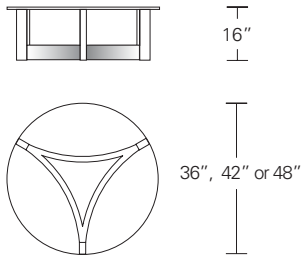

NEXUS ROUND COCKTAIL TABLE W/INSET GLASS TOP 42W x 42D x 16H

Shown in Burnt Ash.

The precise joinery of this table's three curved stretchers to its legs yields a striking triangular composition. The wood rim and inset glass top version of this table add a traditional touch to the table's more modern base form.

NEXUS COCKTAIL TABLES

Round Glass top
 36"W x 36"D x 16"H
 42"W x 42"D x 16"H
 48"W x 48"D x 16"H

Round Inset glass top

Round Wood top

Square Glass top
 36"W x 36"D x 16"H
 42"W x 42"D x 16"H
 48"W x 48"D x 16"H

Square Inset glass top

Square Wood top

Oval or Rectangular Glass top
 48"W x 27"D x 16"H
 54"W x 30"D x 16"H

Oval or Rectangular Inset glass top

Oval or Rectangular Wood top

DESCRIPTION

FINISH OPTIONS

Nexus Cocktail Table:
 1/2" Glass top, inset glass top or veneer top with solid wood or thick veneer edging. Curved base with solid wood vertical frame members.