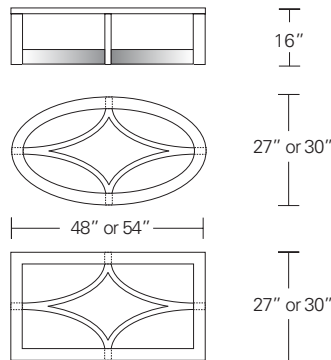

NEXUS ROUND COCKTAIL TABLE W/INSET GLASS TOP 42W x 42D x 16H

Shown in Burnt Ash.

The precise joinery of this table's three curved stretchers to its legs yields a striking triangular composition. The wood rim and inset glass top version of this table add a traditional touch to the table's more modern base form.

NEXUS COCKTAIL TABLES

Round Glass top
 36"W x 36"D x 16"H
 42"W x 42"D x 16"H
 48"W x 48"D x 16"H

Round Inset glass top

Round Wood top

Square Glass top
 36"W x 36"D x 16"H
 42"W x 42"D x 16"H
 48"W x 48"D x 16"H

Square Inset glass top

Square Wood top

Oval or Rectangular Glass top
 48"W x 27"D x 16"H
 54"W x 30"D x 16"H

Oval or Rectangular Inset glass top

Oval or Rectangular Wood top

DESCRIPTION

FINISH OPTIONS

Nexus Cocktail Table:
 1/2" Glass top, inset glass top or veneer top with solid wood or thick veneer edging. Curved base with solid wood vertical frame members.