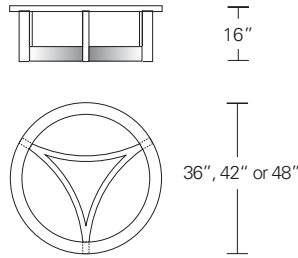

NEXUS ROUND COCKTAIL TABLE W/INSET GLASS TOP 42W x 42D x 16H

Shown in Burnt Ash.

The precise joinery of this table's three curved stretchers to its legs yields a striking triangular composition. The wood rim and inset glass top version of this table add a traditional touch to the table's more modern base form.

NEXUS COCKTAIL TABLES

Round Glass top
 36"W x 36"D x 16"H
 42"W x 42"D x 16"H
 48"W x 48"D x 16"H

Round Inset glass top

Round Wood top

Square Glass top
 36"W x 36"D x 16"H
 42"W x 42"D x 16"H
 48"W x 48"D x 16"H

Square Inset glass top

Square Wood top

Oval or Rectangular Glass top
 48"W x 27"D x 16"H
 54"W x 30"D x 16"H

Oval or Rectangular Inset glass top

Oval or Rectangular Wood top

DESCRIPTION

FINISH OPTIONS

Nexus Cocktail Table:
 1/2" Glass top, inset glass top or veneer top with solid wood or thick veneer edging. Curved base with solid wood vertical frame members.