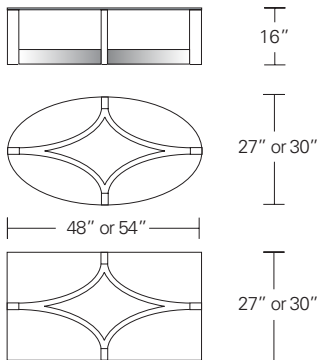

NEXUS ROUND COCKTAIL TABLE W/INSET GLASS TOP 42W x 42D x 16H

Shown in Burnt Ash.

The precise joinery of this table's three curved stretchers to its legs yields a striking triangular composition. The wood rim and inset glass top version of this table add a traditional touch to the table's more modern base form.

NEXUS COCKTAIL TABLES

Round Glass top
 36"W x 36"D x 16"H
 42"W x 42"D x 16"H
 48"W x 48"D x 16"H

Round Inset glass top

Round Wood top

Square Glass top
 36"W x 36"D x 16"H
 42"W x 42"D x 16"H
 48"W x 48"D x 16"H

Square Inset glass top

Square Wood top

Oval or Rectangular Glass top
 48"W x 27"D x 16"H
 54"W x 30"D x 16"H

Oval or Rectangular Inset glass top

Oval or Rectangular Wood top

DESCRIPTION

FINISH OPTIONS

Nexus Cocktail Table:
 1/2" Glass top, inset glass top or veneer top with solid wood or thick veneer edging. Curved base with solid wood vertical frame members.