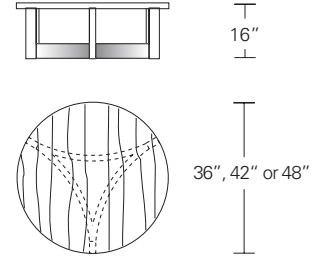

NEXUS ROUND COCKTAIL TABLE W/INSET GLASS TOP 42W x 42D x 16H

Shown in Burnt Ash.

The precise joinery of this table's three curved stretchers to its legs yields a striking triangular composition. The wood rim and inset glass top version of this table add a traditional touch to the table's more modern base form.

NEXUS COCKTAIL TABLES

Round Glass top
 36"W x 36"D x 16"H
 42"W x 42"D x 16"H
 48"W x 48"D x 16"H

Round Inset glass top

Round Wood top

Square Glass top
 36"W x 36"D x 16"H
 42"W x 42"D x 16"H
 48"W x 48"D x 16"H

Square Inset glass top

Square Wood top

Oval or Rectangular Glass top
 48"W x 27"D x 16"H
 54"W x 30"D x 16"H

Oval or Rectangular Inset glass top

Oval or Rectangular Wood top

DESCRIPTION

FINISH OPTIONS

Nexus Cocktail Table:
 1/2" Glass top, inset glass top or veneer top with solid wood or thick veneer edging. Curved base with solid wood vertical frame members.