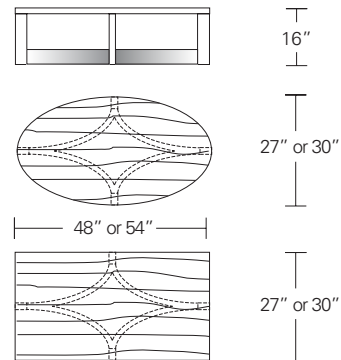

NEXUS ROUND COCKTAIL TABLE W/INSET GLASS TOP 42W x 42D x 16H

Shown in Burnt Ash.

The precise joinery of this table's three curved stretchers to its legs yields a striking triangular composition. The wood rim and inset glass top version of this table add a traditional touch to the table's more modern base form.

NEXUS COCKTAIL TABLES

Round Glass top
 36"W x 36"D x 16"H
 42"W x 42"D x 16"H
 48"W x 48"D x 16"H

Round Inset glass top

Round Wood top

Square Glass top
 36"W x 36"D x 16"H
 42"W x 42"D x 16"H
 48"W x 48"D x 16"H

Square Inset glass top

Square Wood top

Oval or Rectangular Glass top
 48"W x 27"D x 16"H
 54"W x 30"D x 16"H

Oval or Rectangular Inset glass top

Oval or Rectangular Wood top

DESCRIPTION

FINISH OPTIONS

Nexus Cocktail Table:
 1/2" Glass top, inset glass top or veneer top with solid wood or thick veneer edging. Curved base with solid wood vertical frame members.