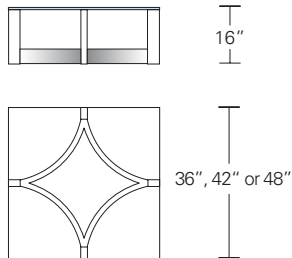

NEXUS ROUND COCKTAIL TABLE W/INSET GLASS TOP 42W x 42D x 16H

Shown in Burnt Ash.

The precise joinery of this table's three curved stretchers to its legs yields a striking triangular composition. The wood rim and inset glass top version of this table add a traditional touch to the table's more modern base form.

NEXUS COCKTAIL TABLES

Round Glass top
 36"W x 36"D x 16"H
 42"W x 42"D x 16"H
 48"W x 48"D x 16"H

Round Inset glass top

Round Wood top

Square Glass top
 36"W x 36"D x 16"H
 42"W x 42"D x 16"H
 48"W x 48"D x 16"H

Square Inset glass top

Square Wood top

Oval or Rectangular Glass top
 48"W x 27"D x 16"H
 54"W x 30"D x 16"H

Oval or Rectangular Inset glass top

Oval or Rectangular Wood top

DESCRIPTION

FINISH OPTIONS

Nexus Cocktail Table:
 1/2" Glass top, inset glass top or veneer top with solid wood or thick veneer edging. Curved base with solid wood vertical frame members.