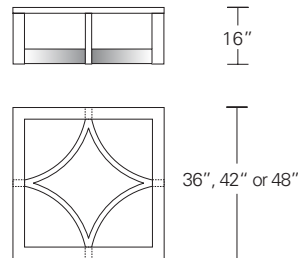

NEXUS ROUND COCKTAIL TABLE W/INSET GLASS TOP 42W x 42D x 16H

Shown in Burnt Ash.

The precise joinery of this table's three curved stretchers to its legs yields a striking triangular composition. The wood rim and inset glass top version of this table add a traditional touch to the table's more modern base form.

NEXUS COCKTAIL TABLES

Round Glass top
 36"W x 36"D x 16"H
 42"W x 42"D x 16"H
 48"W x 48"D x 16"H

Round Inset glass top

Round Wood top

Square Glass top
 36"W x 36"D x 16"H
 42"W x 42"D x 16"H
 48"W x 48"D x 16"H

Square Inset glass top

Square Wood top

Oval or Rectangular Glass top
 48"W x 27"D x 16"H
 54"W x 30"D x 16"H

Oval or Rectangular Inset glass top

Oval or Rectangular Wood top

DESCRIPTION

FINISH OPTIONS

Nexus Cocktail Table:
 1/2" Glass top, inset glass top or veneer top with solid wood or thick veneer edging. Curved base with solid wood vertical frame members.