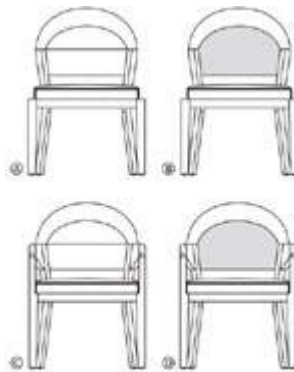

JIUN HO

FURNITURE
Mopane Chair

jiunho.com

JIUN HO

SHOWN
Wood : Sandblasted Oak / Espresso

MOPANE CHAIR

SIDE CHAIR

DCH-07-108-A

W 24" D 24.5" H 34.25" SH 18.5"

COM 1.5 yds COL 27 sq ft

SIDE CHAIR WITH UPHOLSTERED BACK

DCH-07-108-B

W 24" D 24.5" H 34.25" SH 18.5"

COM 2.5 yds COL 45 sq ft

ARM CHAIR

DCH-07-108-C

W 24" D 24.5" H 34.25" SH 18.5" AH 25.75"

COM 1.5 yds COL 27 sq ft

ARM CHAIR WITH UPHOLSTERED BACK

DCH-07-108-D

W 24" D 24.5" H 34.25" SH 18.5" AH 25.75"

COM 2.5 yds COL 45 sq ft

DENNIS MILLER ASSOCIATES

200 Lexington Avenue Suite 1210 New York, NY 10016
212.684.0070 Fax.212.684.0776 www.dennismiller.com