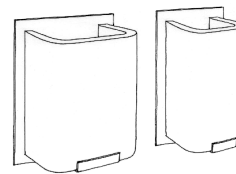

NOTE:

ALABASTER SHADES ARE CARVED
FROM A SOLID BLOCK OF STONE AND
WILL VARY IN COLOR AND VEINING.

2 & 4-LIGHT PENDANT

4042A (2-LIGHT PENDANT)

4042B (4-LIGHT PENDANT)

SCONCE & MINI SCONCE

9042 (SCONCE)

9042 MINI (MINI SCONCE)