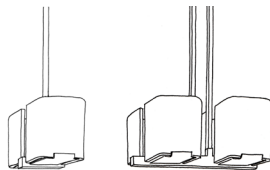

LONDON CHANDELIER

8-LIGHT 5042A

HEIGHT: 9 3/4" (24.8 CM)

WIDTH: 41" (104.1 CM)

DEPTH: APPROX. 8" (20.3 CM)

OAH: 38" (96.5 CM)

CEILING CANOPY: 39" W X 4 3/4" D
(99.0 W X 12.0 D)

WEIGHT: APPROX. 60 LBS.

WIRING: 8 CANDELABRA-BASE
SOCKETS, 60 WATT MAX. EACH

RECOMMENDED BULBS:
CLEAR T-6

10-LIGHT 5042B

HEIGHT: 9 3/4" (24.8 CM)

WIDTH: 51 1/2" (130.8 CM)

DEPTH: APPROX. 8" (20.3 CM)

OAH: 38" (96.5 CM)

CEILING CANOPY: 49 1/2" W X 4 3/4" D
(125.7 W X 12.0 D)

WEIGHT: APPROX. 80 LBS.

WIRING: 10 CANDELABRA-BASE
SOCKETS, 60 WATT MAX. EACH

RECOMMENDED BULBS:
CLEAR T-6

12-LIGHT 5042C

HEIGHT: 9 3/4" (24.8 CM)

WIDTH: 62" (157.5 CM)

DEPTH: APPROX. 8" (20.3 CM)

OAH: 38" (96.5 CM)

CEILING CANOPY: 60" W X 4 3/4" D
(152.4 W X 12.0 D)

WEIGHT: APPROX. 100 LBS.

WIRING: 12 CANDELABRA-BASE
SOCKETS, 40 WATT MAX. EACH. NO
MORE THAN 600 WATTS TOTAL.

RECOMMENDED BULBS:
CLEAR T-6

METAL FINISHES

BRUSHED BRASS
LIGHT ANTIQUE BRASS
DARK ANTIQUE BRASS
MATTE BRASS
POLISHED NICKEL
SATIN NICKEL
OIL RUBBED BRONZE
GLOSS WHITE POWDER COAT
MATTE BLACK POWDER COAT
PATINATED STEEL

GLASS SHADES

COLOR (CHOOSE ONE)

CLEAR
BLUE
CERULEAN
SMOKE

TEXTURE (CHOOSE ONE)

SMOOTH
CRACKLED
FROSTED (INSIDE)

NOTES:

GLASS SHADES ARE HAND-BLOWN AND
WILL VARY IN SIZE AND THICKNESS.

FROSTED FINISH WILL LIGHTEN COLOR

MINERAL SHADES

ALABASTER

NOTE:

ALABASTER SHADES ARE CARVED
FROM A SOLID BLOCK OF STONE AND
WILL VARY IN COLOR AND VEINING.

2 & 4-LIGHT PENDANT

4042A (2-LIGHT PENDANT)

4042B (4-LIGHT PENDANT)