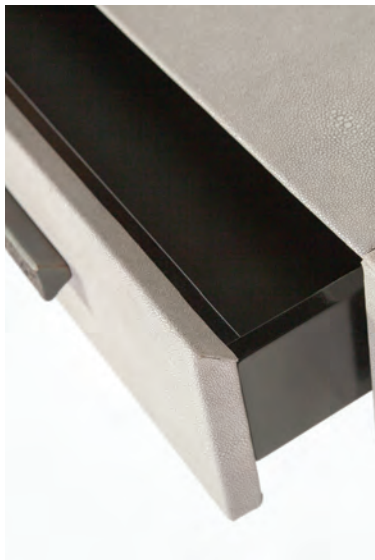

## Laurel Console

Simplicity in form, luxury in materials. A fully Leather wrapped console with cast metal details.

Finish options:

Body: Embossed shagreen (or COL)

Sabots base: Typ metals

Hardware: Typ hardware

Standard sizes:

60" L x 12" D x 36" H

72" L x 12" D x 36" H

96" L x 18" D x 36" H

Custom sizes available

Shown as:

Body: Embossed shagreen

Sabots base: Bronze finish

Hardware: Light bronze

96" L x 18" D x 36" H