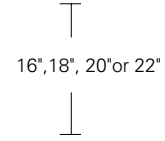

KEMIZO CONSOLE

60 W x 16 D x 32 H

Shown in Fumed Oak with optional
Satin Brass inlay and drawer.

The Kemizo Console features a diagonal base stretcher with intersecting legs, rounded corners, and soft profiles. This tour-de-force version includes a metal inlay option outlining the entire table in addition to a recessed drawer and apron detail.

54" W x 16" D x 32" H
 60" W x 18" D x 32" H
 72" W x 20" D x 32" H
 84" W x 22" D x 32" H

shown with optional drawer

DESCRIPTION	FINISH OPTIONS	
<p>Kemizo Console: Veneer top with solid wood edge. Solid wood base with levelers.</p> <p>Standard Options: Drawer, drawer dividers. Dark bronze, medium bronze or satin brass inlay.</p> <p>Custom Orders: Custom sizes, woods, veneer patterns and finishes are available. Please request a price quotation.</p>	<p>Standard - Natural / Stained:</p> <p>Ash, Bronze Ash, Burnt Ash, Ebonized Ash, Grey Ash, Mahogany, Medium Mahogany, Oak, Bluff Oak, Grey Oak, Fumed Oak, Walnut, Medium Walnut, Dark Walnut, Ebonized Walnut, Grey Walnut, Silver Walnut, Terra Walnut, Bronze Walnut, Claro Toned Walnut.</p>	<p>Premium - Cerused / Bleached:</p> <p>Bleached Ash, Cerused Ash, Cerused Bronze Ash, Cerused Burnt Ash, Cerused Mahogany, Cerused Dark Mahogany, Bleached Walnut, Cerused Walnut, Cerused Grey Walnut, Cerused Silver Walnut, Cerused Bronze Walnut, Cerused Oak.</p>