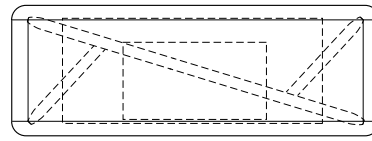

KEMIZO CONSOLE

60 W x 16 D x 32 H

Shown in Fumed Oak with optional
Satin Brass inlay and drawer.

The Kemizo Console features a diagonal base stretcher with intersecting legs, rounded corners, and soft profiles. This tour-de-force version includes a metal inlay option outlining the entire table in addition to a recessed drawer and apron detail.

54" W x 16" D x 32" H
 60" W x 18" D x 32" H
 72" W x 20" D x 32" H
 84" W x 22" D x 32" H

shown with optional drawer

DESCRIPTION	FINISH OPTIONS	
<p>Kemizo Console: Veneer top with solid wood edge. Solid wood base with levelers.</p> <p>Standard Options: Drawer, drawer dividers. Dark bronze, medium bronze or satin brass inlay.</p> <p>Custom Orders: Custom sizes, woods, veneer patterns and finishes are available. Please request a price quotation.</p>	<p>Standard - Natural / Stained:</p> <p>Ash, Bronze Ash, Burnt Ash, Ebonized Ash, Grey Ash, Mahogany, Medium Mahogany, Oak, Bluff Oak, Grey Oak, Fumed Oak, Walnut, Medium Walnut, Dark Walnut, Ebonized Walnut, Grey Walnut, Silver Walnut, Terra Walnut, Bronze Walnut, Claro Toned Walnut.</p>	<p>Premium - Cerused / Bleached:</p> <p>Bleached Ash, Cerused Ash, Cerused Bronze Ash, Cerused Burnt Ash, Cerused Mahogany, Cerused Dark Mahogany, Bleached Walnut, Cerused Walnut, Cerused Grey Walnut, Cerused Silver Walnut, Cerused Bronze Walnut, Cerused Oak.</p>