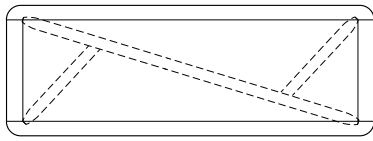

KEMIZO CONSOLE

60 W x 16 D x 32 H

Shown in Fumed Oak with optional
Satin Brass inlay and drawer.

The Kemizo Console features a diagonal base stretcher with intersecting legs, rounded corners, and soft profiles. This tour-de-force version includes a metal inlay option outlining the entire table in addition to a recessed drawer and apron detail.

54" W x 16" D x 32" H
 60" W x 18" D x 32" H
 72" W x 20" D x 32" H
 84" W x 22" D x 32" H

shown with optional drawer

DESCRIPTION	FINISH OPTIONS	
<p>Kemizo Console: Veneer top with solid wood edge. Solid wood base with levelers.</p> <p>Standard Options: Drawer, drawer dividers. Dark bronze, medium bronze or satin brass inlay.</p> <p>Custom Orders: Custom sizes, woods, veneer patterns and finishes are available. Please request a price quotation.</p>	<p>Standard - Natural / Stained:</p> <p>Ash, Bronze Ash, Burnt Ash, Ebonized Ash, Grey Ash, Mahogany, Medium Mahogany, Oak, Bluff Oak, Grey Oak, Fumed Oak, Walnut, Medium Walnut, Dark Walnut, Ebonized Walnut, Grey Walnut, Silver Walnut, Terra Walnut, Bronze Walnut, Claro Toned Walnut.</p>	<p>Premium - Cerused / Bleached:</p> <p>Bleached Ash, Cerused Ash, Cerused Bronze Ash, Cerused Burnt Ash, Cerused Mahogany, Cerused Dark Mahogany, Bleached Walnut, Cerused Walnut, Cerused Grey Walnut, Cerused Silver Walnut, Cerused Bronze Walnut, Cerused Oak.</p>