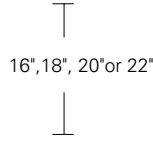

KEMIZO CONSOLE

60 W x 16 D x 32 H

Shown in Fumed Oak with optional
Satin Brass inlay and drawer.

The Kemizo Console features a diagonal base stretcher with intersecting legs, rounded corners, and soft profiles. This tour-de-force version includes a metal inlay option outlining the entire table in addition to a recessed drawer and apron detail.

54" W x 16" D x 32" H
 60" W x 18" D x 32" H
 72" W x 20" D x 32" H
 84" W x 22" D x 32" H

shown with optional drawer

DESCRIPTION	FINISH OPTIONS	
<p>Kemizo Console: Veneer top with solid wood edge. Solid wood base with levelers.</p> <p>Standard Options: Drawer, drawer dividers. Dark bronze, medium bronze or satin brass inlay.</p> <p>Custom Orders: Custom sizes, woods, veneer patterns and finishes are available. Please request a price quotation.</p>	<p>Standard - Natural / Stained:</p> <p>Ash, Bronze Ash, Burnt Ash, Ebonized Ash, Grey Ash, Mahogany, Medium Mahogany, Oak, Bluff Oak, Grey Oak, Fumed Oak, Walnut, Medium Walnut, Dark Walnut, Ebonized Walnut, Grey Walnut, Silver Walnut, Terra Walnut, Bronze Walnut, Claro Toned Walnut.</p>	<p>Premium - Cerused / Bleached:</p> <p>Bleached Ash, Cerused Ash, Cerused Bronze Ash, Cerused Burnt Ash, Cerused Mahogany, Cerused Dark Mahogany, Bleached Walnut, Cerused Walnut, Cerused Grey Walnut, Cerused Silver Walnut, Cerused Bronze Walnut, Cerused Oak.</p>