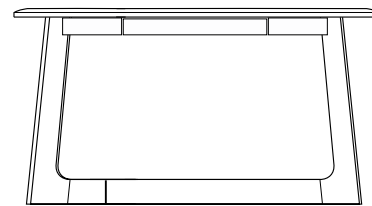

KEMIZO CONSOLE

60 W x 16 D x 32 H

Shown in Fumed Oak with optional
Satin Brass inlay and drawer.

The Kemizo Console features a diagonal base stretcher with intersecting legs, rounded corners, and soft profiles. This tour-de-force version includes a metal inlay option outlining the entire table in addition to a recessed drawer and apron detail.

54" W x 16" D x 32" H
 60" W x 18" D x 32" H
 72" W x 20" D x 32" H
 84" W x 22" D x 32" H

shown with optional drawer

DESCRIPTION	FINISH OPTIONS	
<p>Kemizo Console: Veneer top with solid wood edge. Solid wood base with levelers.</p> <p>Standard Options: Drawer, drawer dividers. Dark bronze, medium bronze or satin brass inlay.</p> <p>Custom Orders: Custom sizes, woods, veneer patterns and finishes are available. Please request a price quotation.</p>	<p>Standard - Natural / Stained:</p> <p>Ash, Bronze Ash, Burnt Ash, Ebonized Ash, Grey Ash, Mahogany, Medium Mahogany, Oak, Bluff Oak, Grey Oak, Fumed Oak, Walnut, Medium Walnut, Dark Walnut, Ebonized Walnut, Grey Walnut, Silver Walnut, Terra Walnut, Bronze Walnut, Claro Toned Walnut.</p>	<p>Premium - Cerused / Bleached:</p> <p>Bleached Ash, Cerused Ash, Cerused Bronze Ash, Cerused Burnt Ash, Cerused Mahogany, Cerused Dark Mahogany, Bleached Walnut, Cerused Walnut, Cerused Grey Walnut, Cerused Silver Walnut, Cerused Bronze Walnut, Cerused Oak.</p>