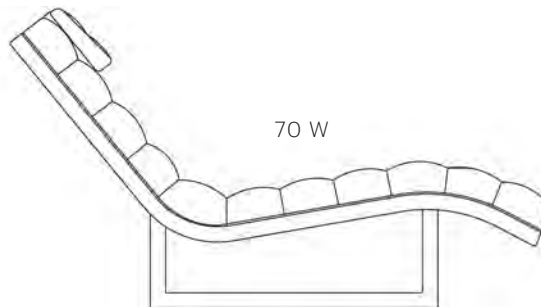

ISABELLA CHAISE

DENNIS MILLER ASSOCIATES
200 Lexington Avenue Suite 1210 New York, NY 10016
212.684.0070 Fax.212.684.0776 www.dennismiller.com

ISABELLA CHAISE

DIMENSIONS 70 W x 34 D x 38 H

FABRIC Chaise: 9 Yards / 162 Sq Feet
Pillow 2 Yards / 36 Sq Feet
Base: Walnut

38 H

70 W