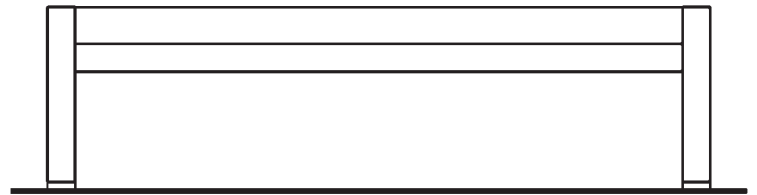

TABOURET BENCH

48-52"W x 15"D x 20"H

60-64"W x 15"D x 20"H

72"W x 15"D x 20"H [SHOWN]

DESCRIPTION

TIGHT CAPPED ENDS
BOXED SEAT
SEAMS ON ALL EDGES
[2] WOOD BLOCK FEET

I08B TABOURET BENCH

SIDE VIEW

FRONT VIEW

DIMENSIONS

48-52"W x 15"D x 20"H
60-64"W x 15"D x 20"H
72"W x 15"D x 20"H [SHOWN]

OPTIONS

LUGGAGE STITCH / DOUBLE NEEDLE DETAIL AT SEAMS