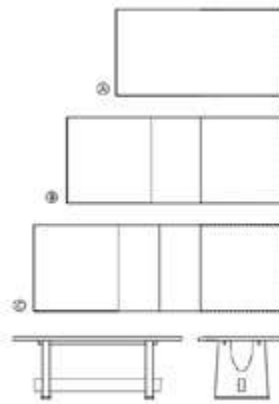

## GABORONE TABLE

TA-07-109-A

L 82" W 42" H 30"

TA-07-109-B

L 82-106" W 42" H 30"

1 leaf

TA-07-109-C

L 82-122" W 42" H 30"