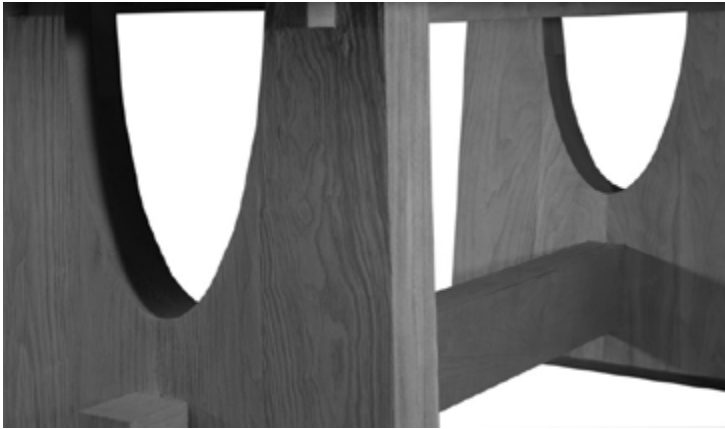

JIUN HO

SHOWN

Top : Walnut / Espresso
Base : Walnut / Cardamom
Metal : Espresso

GABORONE TABLE

TA-07-109-A

L 82" W 42" H 30"

TA-07-109-B

L 82-106" W 42" H 30"

1 leaf

TA-07-109-C

L 82-122" W 42" H 30"

2 leaves

DENNIS MILLER ASSOCIATES

200 Lexington Avenue Suite 1210 New York, NY 10016
212.684.0070 Fax.212.684.0776 www.dennismiller.com