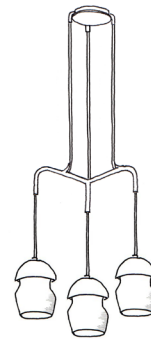

## 1068

HEIGHT: 9" (22.9 CM)

DIAMETER: 5.25" (13.34 CM)

PROJECTION: 8" (20.3 CM)

OAH: 24" (61 CM)

BACKPLATE: 5" DIA. (12.7 CM)

CORD: (ADJUSTABLE ON SITE)

WEIGHT: 2.5 LBS.

WIRING: 1 CANDELABRA-BASE  
SOCKET, 60 -WATT MAX.

RECOMMENDED BULB: WHITE G-16.5  
GLOBE

## CERAMIC OPTIONS

CARBON

CASHMERE

## CORD OPTION

BLACK

CHANDELIER  
**5068**

SINGLE PENDANT  
**4068A**

DOUBLE PENDANT  
**4068B**

TRIPLE PENDANT  
**4068C**

fuselighting.com

© COPYRIGHT FUSE LIGHTING.  
ALL RIGHTS RESERVED.