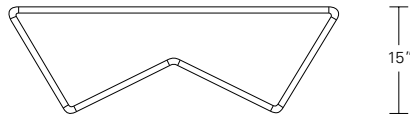

ZIG ZAG TABLE

48W x 20D x 15H

Shown in Walnut.

The modern planes of this continuous form, with its softly rounded angles and undulating base, pay homage to Gerrit Rietveld's Zig Zag chair. The horizontal surface is a functional table top, while the angles of the open base create built-in bookends.

Zig Zag Table 48"W x 20"D x 15"H
48"W x 27"D x 15"H

Contour Cocktail Table 36"W x 20"D x 15"H
48"W x 20"D x 15"H
54"W x 20"D x 15"H
48"W x 27"D x 15"H
54"W x 27"D x 15"H
60"W x 30"D x 15"H

Contour Side Table 24"W x 24"D x 24"H
30"W x 30"D x 24"H