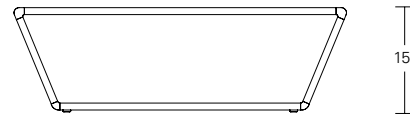

ZIG ZAG TABLE

48W x 20D x 15H

Shown in Walnut.

The modern planes of this continuous form, with its softly rounded angles and undulating base, pay homage to Gerrit Rietveld's Zig Zag chair. The horizontal surface is a functional table top, while the angles of the open base create built-in bookends.

Zig Zag Table 48"W x 20"D x 15"H
48"W x 27"D x 15"H

Contour Cocktail Table 36"W x 20"D x 15"H
48"W x 20"D x 15"H
54"W x 20"D x 15"H
48"W x 27"D x 15"H
54"W x 27"D x 15"H
60"W x 30"D x 15"H

Contour Side Table 24"W x 24"D x 24"H
30"W x 30"D x 24"H