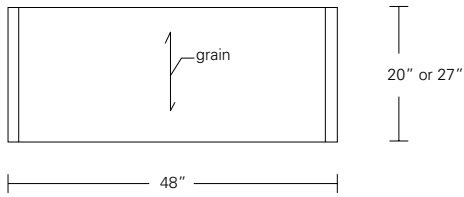

ZIG ZAG TABLE

48W x 20D x 15H

Shown in Walnut.

The modern planes of this continuous form, with its softly rounded angles and undulating base, pay homage to Gerrit Rietveld's Zig Zag chair. The horizontal surface is a functional table top, while the angles of the open base create built-in bookends.

Zig Zag Table 48"W x 20"D x 15"H
48"W x 27"D x 15"H

Contour Cocktail Table 36"W x 20"D x 15"H
48"W x 20"D x 15"H
54"W x 20"D x 15"H
48"W x 27"D x 15"H
54"W x 27"D x 15"H
60"W x 30"D x 15"H

Contour Side Table 24"W x 24"D x 24"H
30"W x 30"D x 24"H