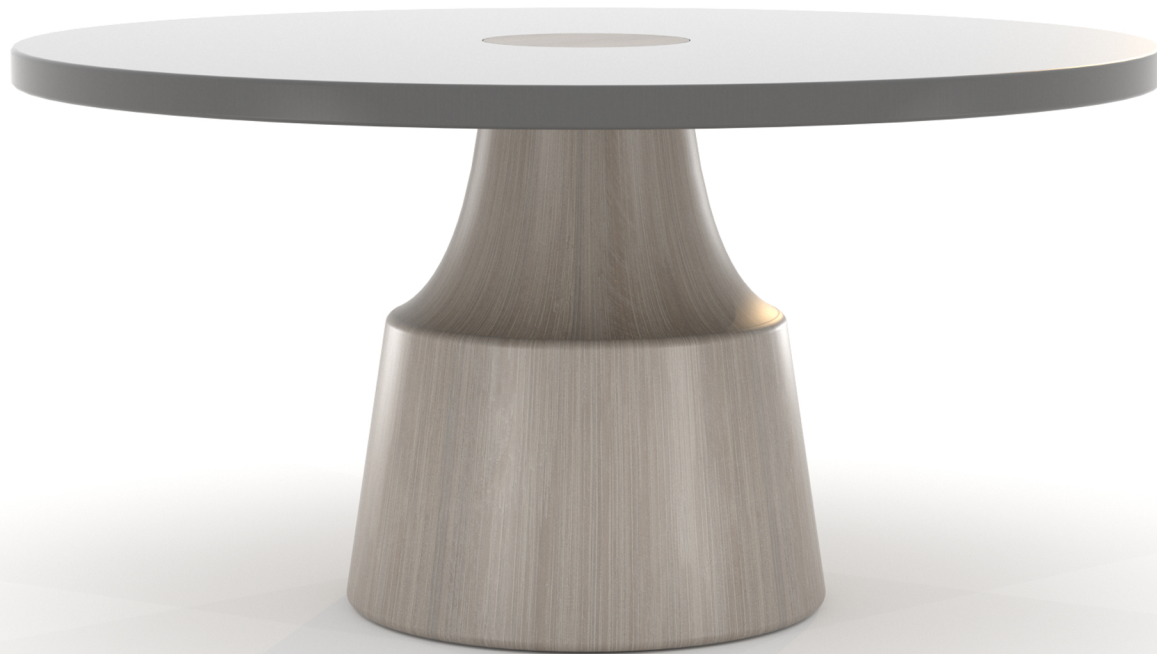

VALENCIA

RANDOLPH & HEIN

VALENCIA

DIMENSIONS:
60" DIAM. X 30"H
72" DIAM. X 30"H
CUSTOM SIZES AVAILABLE

STANDARD, PREMIUM, AND CUSTOM FINISHES AVAILABLE

720 EAST 59TH STREET

LOS ANGELES

CALIFORNIA 90001