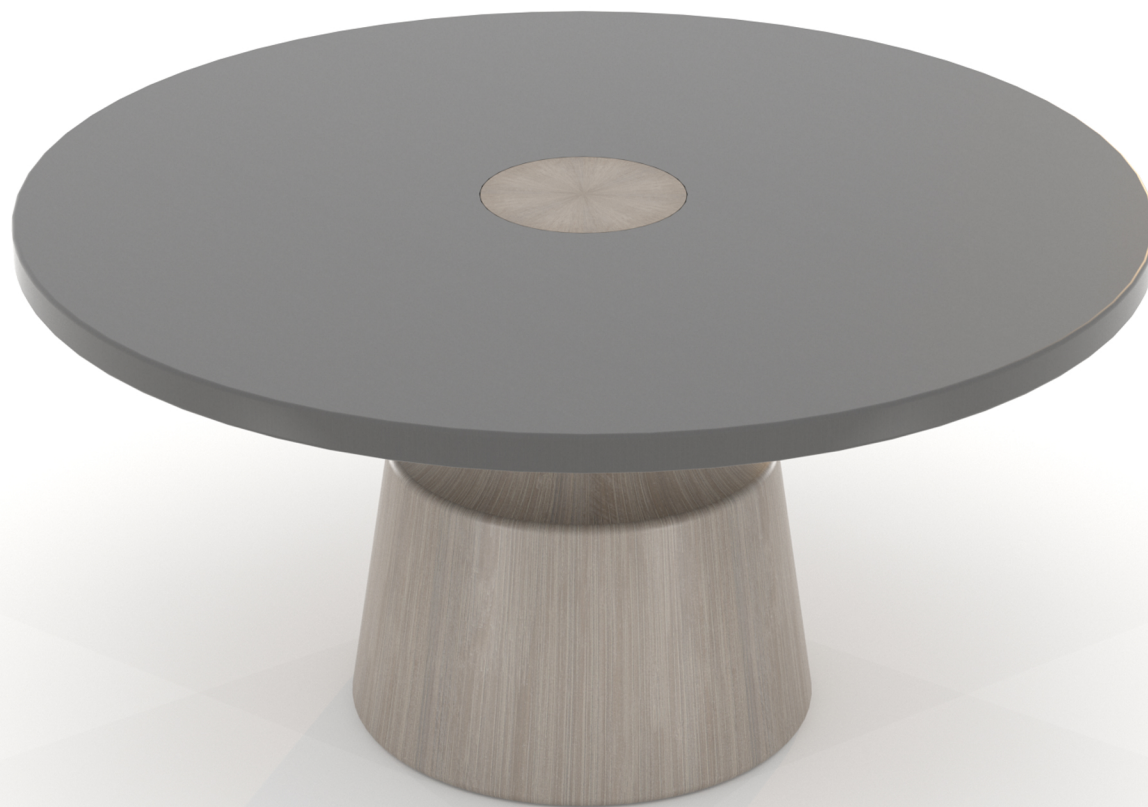

VALENCIA

RANDOLPH & HEIN

VALENCIA

DIMENSIONS:
60" DIAM. X 30"H
72" DIAM. X 30"H
CUSTOM SIZES AVAILABLE

STANDARD, PREMIUM, AND CUSTOM FINISHES AVAILABLE

720 EAST 59TH STREET

LOS ANGELES

CALIFORNIA 90001