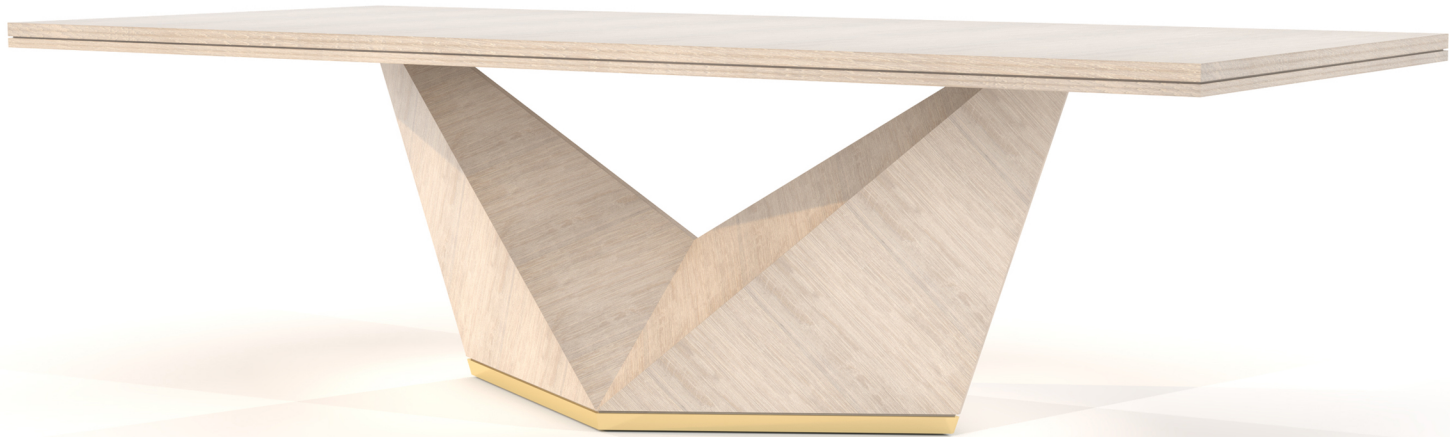

TURENG

TURENG

DIMENSIONS:
96"W X 42"D X 30"H
CUSTOM SIZES AVAILABLE

FINISH:
STANDARD, PREMIUM, AND CUSTOM FINISHES AVAILABLE

RANDOLPH & HEIN

720 EAST 59TH STREET

LOS ANGELES

CALIFORNIA 90001