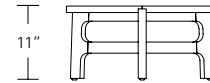

TRILLIUM COCKTAIL TABLE

39Diam x 15H, 33 Diam x 13H, 24 Diam x 11H

Shown in Oak with optional
Dark Bronze metal inlay.

The Trillium nesting cocktail table comes in three sizes, three heights and arranges in a variety of nested configurations or as a single table. Its three-legged base supports a three-piece veneer patterned top. Available with an optional metal inlay on the stretchers.

TRILLIUM COCKTAIL TABLE

Trillium 39
39" Diam Top x 15"H
Overall Diam w/ legs 42"

Trillium 33
33" Diam Top x 13"H
Overall Diam w/ legs 35"

Trillium 24
24" Diam Top x 11"H
Overall Diam w/ legs 26"

DESCRIPTION	FINISH OPTIONS	
<p>Trillium Table: Veneer top with thick veneer edging. Solid wood base with levelers.</p> <p>Inlay Options: Dark bronze, medium bronze, satin brass or satin aluminum.</p> <p>Custom Orders: Custom sizes, woods and finishes are available. Please request a price quotation.</p>	<p>Standard - Natural / Stained:</p> <p>Ash, Bronze Ash, Burnt Ash, Ebonized Ash, Grey Ash, Mahogany, Medium Mahogany, Oak, Bluff Oak, Grey Oak, Fumed Oak, Walnut, Medium Walnut, Dark Walnut, Ebonized Walnut, Grey Walnut, Silver Walnut, Terra Walnut, Bronze Walnut, Claro Toned Walnut.</p>	<p>Premium - Cerused / Bleached:</p> <p>Bleached Ash, Cerused Ash, Cerused Bronze Ash, Cerused Burnt Ash, Cerused Mahogany, Cerused Dark Mahogany, Bleached Walnut, Cerused Walnut, Cerused Grey Walnut, Cerused Silver Walnut, Cerused Bronze Walnut, Cerused Oak.</p>