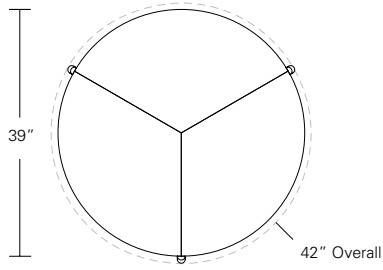

TRILLIUM COCKTAIL TABLE

39Diam x 15H, 33 Diam x 13H, 24 Diam x 11H

Shown in Oak with optional
Dark Bronze metal inlay.

The Trillium nesting cocktail table comes in three sizes, three heights and arranges in a variety of nested configurations or as a single table. Its three-legged base supports a three-piece veneer patterned top. Available with an optional metal inlay on the stretchers.

TRILLIUM COCKTAIL TABLE

Trillium 39
39" Diam Top x 15"H
Overall Diam w/ legs 42"

Trillium 33
33" Diam Top x 13"H
Overall Diam w/ legs 35"

Trillium 24
24" Diam Top x 11"H
Overall Diam w/ legs 26"

DESCRIPTION	FINISH OPTIONS	
<p>Trillium Table: Veneer top with thick veneer edging. Solid wood base with levelers.</p> <p>Inlay Options: Dark bronze, medium bronze, satin brass or satin aluminum.</p> <p>Custom Orders: Custom sizes, woods and finishes are available. Please request a price quotation.</p>	<p>Standard - Natural / Stained:</p> <p>Ash, Bronze Ash, Burnt Ash, Ebonized Ash, Grey Ash, Mahogany, Medium Mahogany, Oak, Bluff Oak, Grey Oak, Fumed Oak, Walnut, Medium Walnut, Dark Walnut, Ebonized Walnut, Grey Walnut, Silver Walnut, Terra Walnut, Bronze Walnut, Claro Toned Walnut.</p>	<p>Premium - Cerused / Bleached:</p> <p>Bleached Ash, Cerused Ash, Cerused Bronze Ash, Cerused Burnt Ash, Cerused Mahogany, Cerused Dark Mahogany, Bleached Walnut, Cerused Walnut, Cerused Grey Walnut, Cerused Silver Walnut, Cerused Bronze Walnut, Cerused Oak.</p>