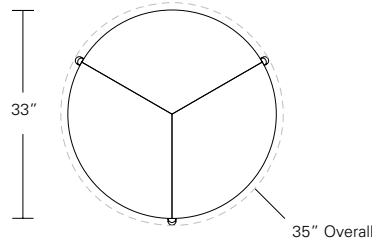

TRILLIUM COCKTAIL TABLE

39Diam x 15H, 33 Diam x 13H, 24 Diam x 11H

Shown in Oak with optional
Dark Bronze metal inlay.

The Trillium nesting cocktail table comes in three sizes, three heights and arranges in a variety of nested configurations or as a single table. Its three-legged base supports a three-piece veneer patterned top. Available with an optional metal inlay on the stretchers.

TRILLIUM COCKTAIL TABLE

Trillium 39
39" Diam Top x 15"H
Overall Diam w/ legs 42"

Trillium 33
33" Diam Top x 13"H
Overall Diam w/ legs 35"

Trillium 24
24" Diam Top x 11"H
Overall Diam w/ legs 26"

DESCRIPTION	FINISH OPTIONS	
<p>Trillium Table: Veneer top with thick veneer edging. Solid wood base with levelers.</p> <p>Inlay Options: Dark bronze, medium bronze, satin brass or satin aluminum.</p> <p>Custom Orders: Custom sizes, woods and finishes are available. Please request a price quotation.</p>	<p>Standard - Natural / Stained:</p> <p>Ash, Bronze Ash, Burnt Ash, Ebonized Ash, Grey Ash, Mahogany, Medium Mahogany, Oak, Bluff Oak, Grey Oak, Fumed Oak, Walnut, Medium Walnut, Dark Walnut, Ebonized Walnut, Grey Walnut, Silver Walnut, Terra Walnut, Bronze Walnut, Claro Toned Walnut.</p>	<p>Premium - Cerused / Bleached:</p> <p>Bleached Ash, Cerused Ash, Cerused Bronze Ash, Cerused Burnt Ash, Cerused Mahogany, Cerused Dark Mahogany, Bleached Walnut, Cerused Walnut, Cerused Grey Walnut, Cerused Silver Walnut, Cerused Bronze Walnut, Cerused Oak.</p>