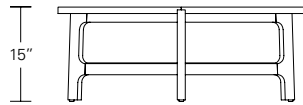

TRILLIUM COCKTAIL TABLE

39Diam x 15H, 33 Diam x 13H, 24 Diam x 11H

Shown in Oak with optional
Dark Bronze metal inlay.

The Trillium nesting cocktail table comes in three sizes, three heights and arranges in a variety of nested configurations or as a single table. Its three-legged base supports a three-piece veneer patterned top. Available with an optional metal inlay on the stretchers.

TRILLIUM COCKTAIL TABLE

Trillium 39
39" Diam Top x 15"H
Overall Diam w/ legs 42"

Trillium 33
33" Diam Top x 13"H
Overall Diam w/ legs 35"

Trillium 24
24" Diam Top x 11"H
Overall Diam w/ legs 26"

DESCRIPTION	FINISH OPTIONS	
<p>Trillium Table: Veneer top with thick veneer edging. Solid wood base with levelers.</p> <p>Inlay Options: Dark bronze, medium bronze, satin brass or satin aluminum.</p> <p>Custom Orders: Custom sizes, woods and finishes are available. Please request a price quotation.</p>	<p>Standard - Natural / Stained:</p> <p>Ash, Bronze Ash, Burnt Ash, Ebonized Ash, Grey Ash, Mahogany, Medium Mahogany, Oak, Bluff Oak, Grey Oak, Fumed Oak, Walnut, Medium Walnut, Dark Walnut, Ebonized Walnut, Grey Walnut, Silver Walnut, Terra Walnut, Bronze Walnut, Claro Toned Walnut.</p>	<p>Premium - Cerused / Bleached:</p> <p>Bleached Ash, Cerused Ash, Cerused Bronze Ash, Cerused Burnt Ash, Cerused Mahogany, Cerused Dark Mahogany, Bleached Walnut, Cerused Walnut, Cerused Grey Walnut, Cerused Silver Walnut, Cerused Bronze Walnut, Cerused Oak.</p>