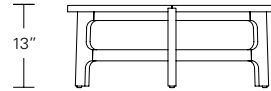

TRILLIUM COCKTAIL TABLE

39Diam x 15H, 33 Diam x 13H, 24 Diam x 11H

Shown in Oak with optional
Dark Bronze metal inlay.

The Trillium nesting cocktail table comes in three sizes, three heights and arranges in a variety of nested configurations or as a single table. Its three-legged base supports a three-piece veneer patterned top. Available with an optional metal inlay on the stretchers.

TRILLIUM COCKTAIL TABLE

Trillium 39
39" Diam Top x 15"H
Overall Diam w/ legs 42"

Trillium 33
33" Diam Top x 13"H
Overall Diam w/ legs 35"

Trillium 24
24" Diam Top x 11"H
Overall Diam w/ legs 26"

DESCRIPTION	FINISH OPTIONS	
<p>Trillium Table: Veneer top with thick veneer edging. Solid wood base with levelers.</p> <p>Inlay Options: Dark bronze, medium bronze, satin brass or satin aluminum.</p> <p>Custom Orders: Custom sizes, woods and finishes are available. Please request a price quotation.</p>	<p>Standard - Natural / Stained:</p> <p>Ash, Bronze Ash, Burnt Ash, Ebonized Ash, Grey Ash, Mahogany, Medium Mahogany, Oak, Bluff Oak, Grey Oak, Fumed Oak, Walnut, Medium Walnut, Dark Walnut, Ebonized Walnut, Grey Walnut, Silver Walnut, Terra Walnut, Bronze Walnut, Claro Toned Walnut.</p>	<p>Premium - Cerused / Bleached:</p> <p>Bleached Ash, Cerused Ash, Cerused Bronze Ash, Cerused Burnt Ash, Cerused Mahogany, Cerused Dark Mahogany, Bleached Walnut, Cerused Walnut, Cerused Grey Walnut, Cerused Silver Walnut, Cerused Bronze Walnut, Cerused Oak.</p>