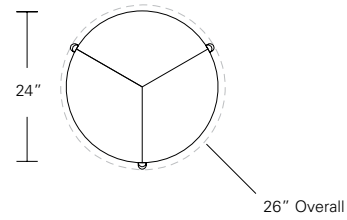

TRILLIUM COCKTAIL TABLE

39Diam x 15H, 33 Diam x 13H, 24 Diam x 11H

Shown in Oak with optional
Dark Bronze metal inlay.

The Trillium nesting cocktail table comes in three sizes, three heights and arranges in a variety of nested configurations or as a single table. Its three-legged base supports a three-piece veneer patterned top. Available with an optional metal inlay on the stretchers.

TRILLIUM COCKTAIL TABLE

Trillium 39
39" Diam Top x 15"H
Overall Diam w/ legs 42"

Trillium 33
33" Diam Top x 13"H
Overall Diam w/ legs 35"

Trillium 24
24" Diam Top x 11"H
Overall Diam w/ legs 26"

DESCRIPTION	FINISH OPTIONS	
<p>Trillium Table: Veneer top with thick veneer edging. Solid wood base with levelers.</p> <p>Inlay Options: Dark bronze, medium bronze, satin brass or satin aluminum.</p> <p>Custom Orders: Custom sizes, woods and finishes are available. Please request a price quotation.</p>	<p>Standard - Natural / Stained:</p> <p>Ash, Bronze Ash, Burnt Ash, Ebonized Ash, Grey Ash, Mahogany, Medium Mahogany, Oak, Bluff Oak, Grey Oak, Fumed Oak, Walnut, Medium Walnut, Dark Walnut, Ebonized Walnut, Grey Walnut, Silver Walnut, Terra Walnut, Bronze Walnut, Claro Toned Walnut.</p>	<p>Premium - Cerused / Bleached:</p> <p>Bleached Ash, Cerused Ash, Cerused Bronze Ash, Cerused Burnt Ash, Cerused Mahogany, Cerused Dark Mahogany, Bleached Walnut, Cerused Walnut, Cerused Grey Walnut, Cerused Silver Walnut, Cerused Bronze Walnut, Cerused Oak.</p>