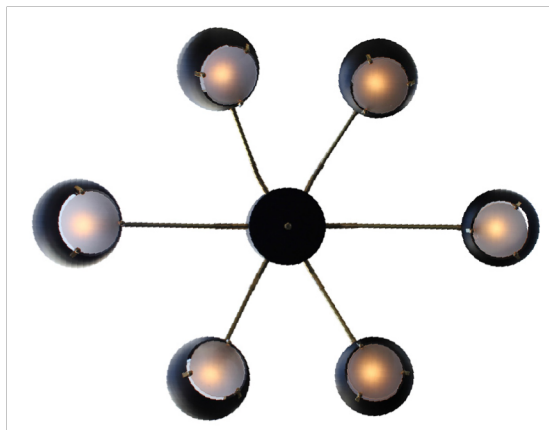

Downtown

PHONE: 310-652-7461 WWW.DOWNTOWN20LA.COM

TEATRO CHANDELIER

Oval Glass, Brass and Black Metal Chandelier

Ceiling Mount or on a Rod

46" Wide x 10" Tall x 36" Deep

Hand Made in Los Angeles