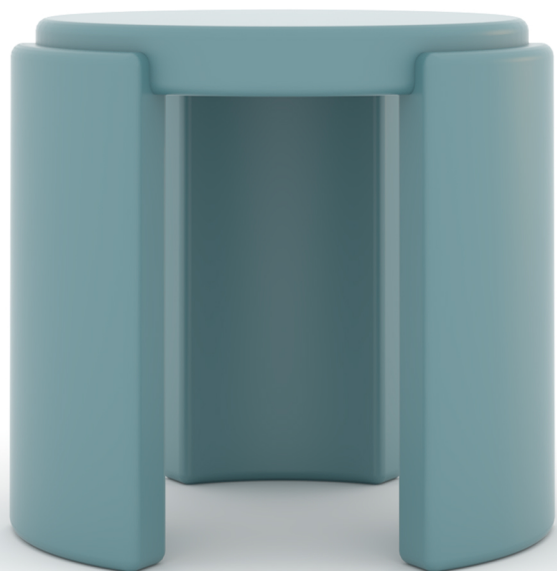

STONEHENGE

STONEHENGE

DIMENSIONS:
22" DIAM. X 20" H
CUSTOM SIZES AVAILABLE

FINISH:
STANDARD, PREMIUM, AND CUSTOM FINISHES AVAILABLE

RANDOLPH & HEIN

720 EAST 59TH STREET

LOS ANGELES

CALIFORNIA 90001