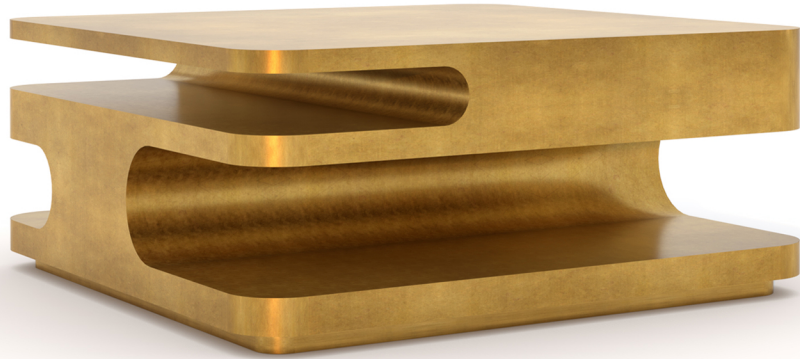

PUMP

PUMP

DIMENSIONS:
48" W X 48" D X 20" H
CUSTOM SIZES AVAILABLE

FINISH:
STANDARD AND CUSTOM FINISHES AVAILABLE

RANDOLPH & HEIN

720 EAST 59TH STREET

LOS ANGELES

CALIFORNIA 90001