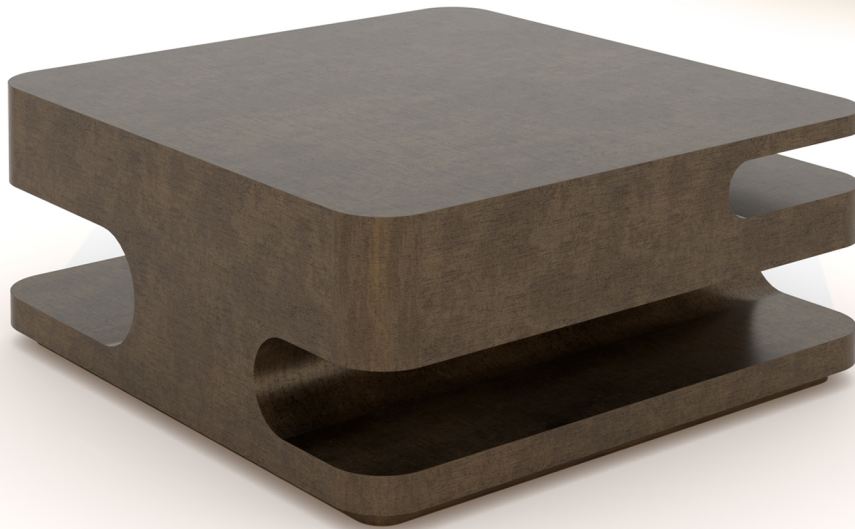

PUMP

PUMP

DIMENSIONS:
48" W X 48" D X 20" H
CUSTOM SIZES AVAILABLE

FINISH:
STANDARD AND CUSTOM FINISHES AVAILABLE

RANDOLPH & HEIN

720 EAST 59TH STREET

LOS ANGELES

CALIFORNIA 90001