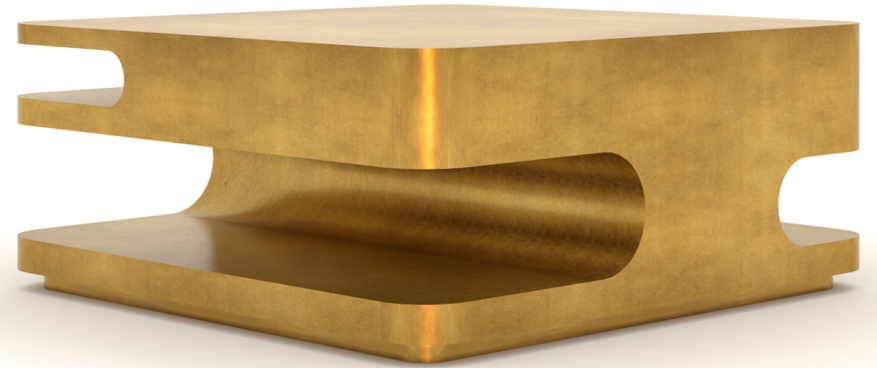

PUMP

PUMP

DIMENSIONS:
48" W X 48" D X 20" H
CUSTOM SIZES AVAILABLE

FINISH:
STANDARD AND CUSTOM FINISHES AVAILABLE

RANDOLPH & HEIN

720 EAST 59TH STREET

LOS ANGELES

CALIFORNIA 90001