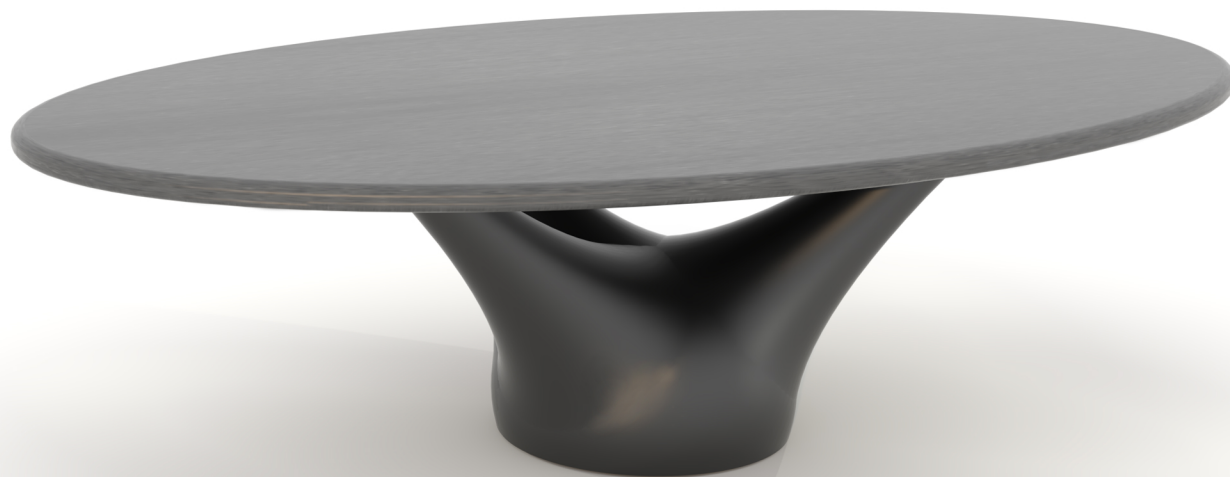

PRECIOUS

PRECIOUS

DIMENSIONS:
96"W X 48"D X 30"H
84"W X 42"D X 30"H
CUSTOM SIZES AVAILABLE

FINISH:
STANDARD, PREMIUM, AND CUSTOM FINISHES AVAILABLE

RANDOLPH & HEIN

720 EAST 59TH STREET LOS ANGELES CALIFORNIA 90001