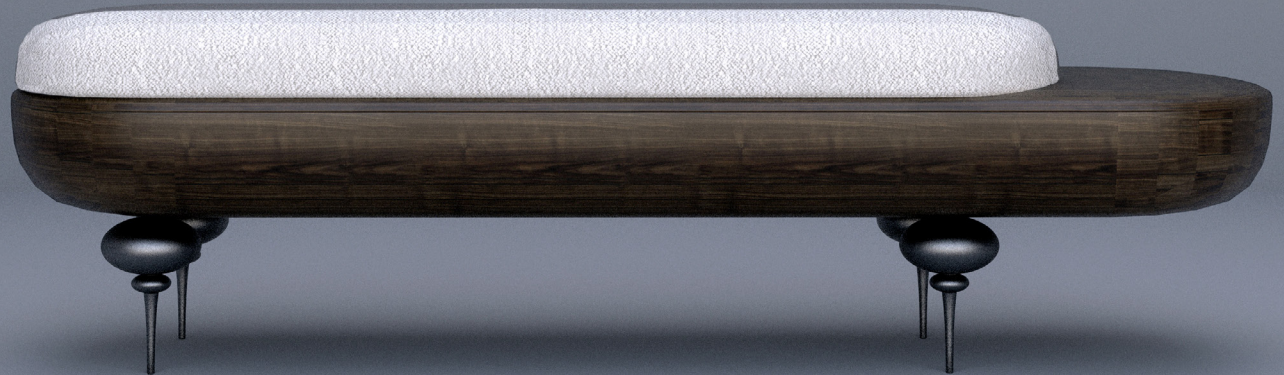

BAKER + HESSELDENZ
S T U D I O

60"L x 18"D x 17"SH
custom sizes available

MINARET BENCH

Drawing inspiration from the minarets atop the mosques in Istanbul, Turkey. The delicate hand cast bronze legs support an arc shaped base with soft upholstered seating.

Pictured in ebonized walnut and french black bronze legs